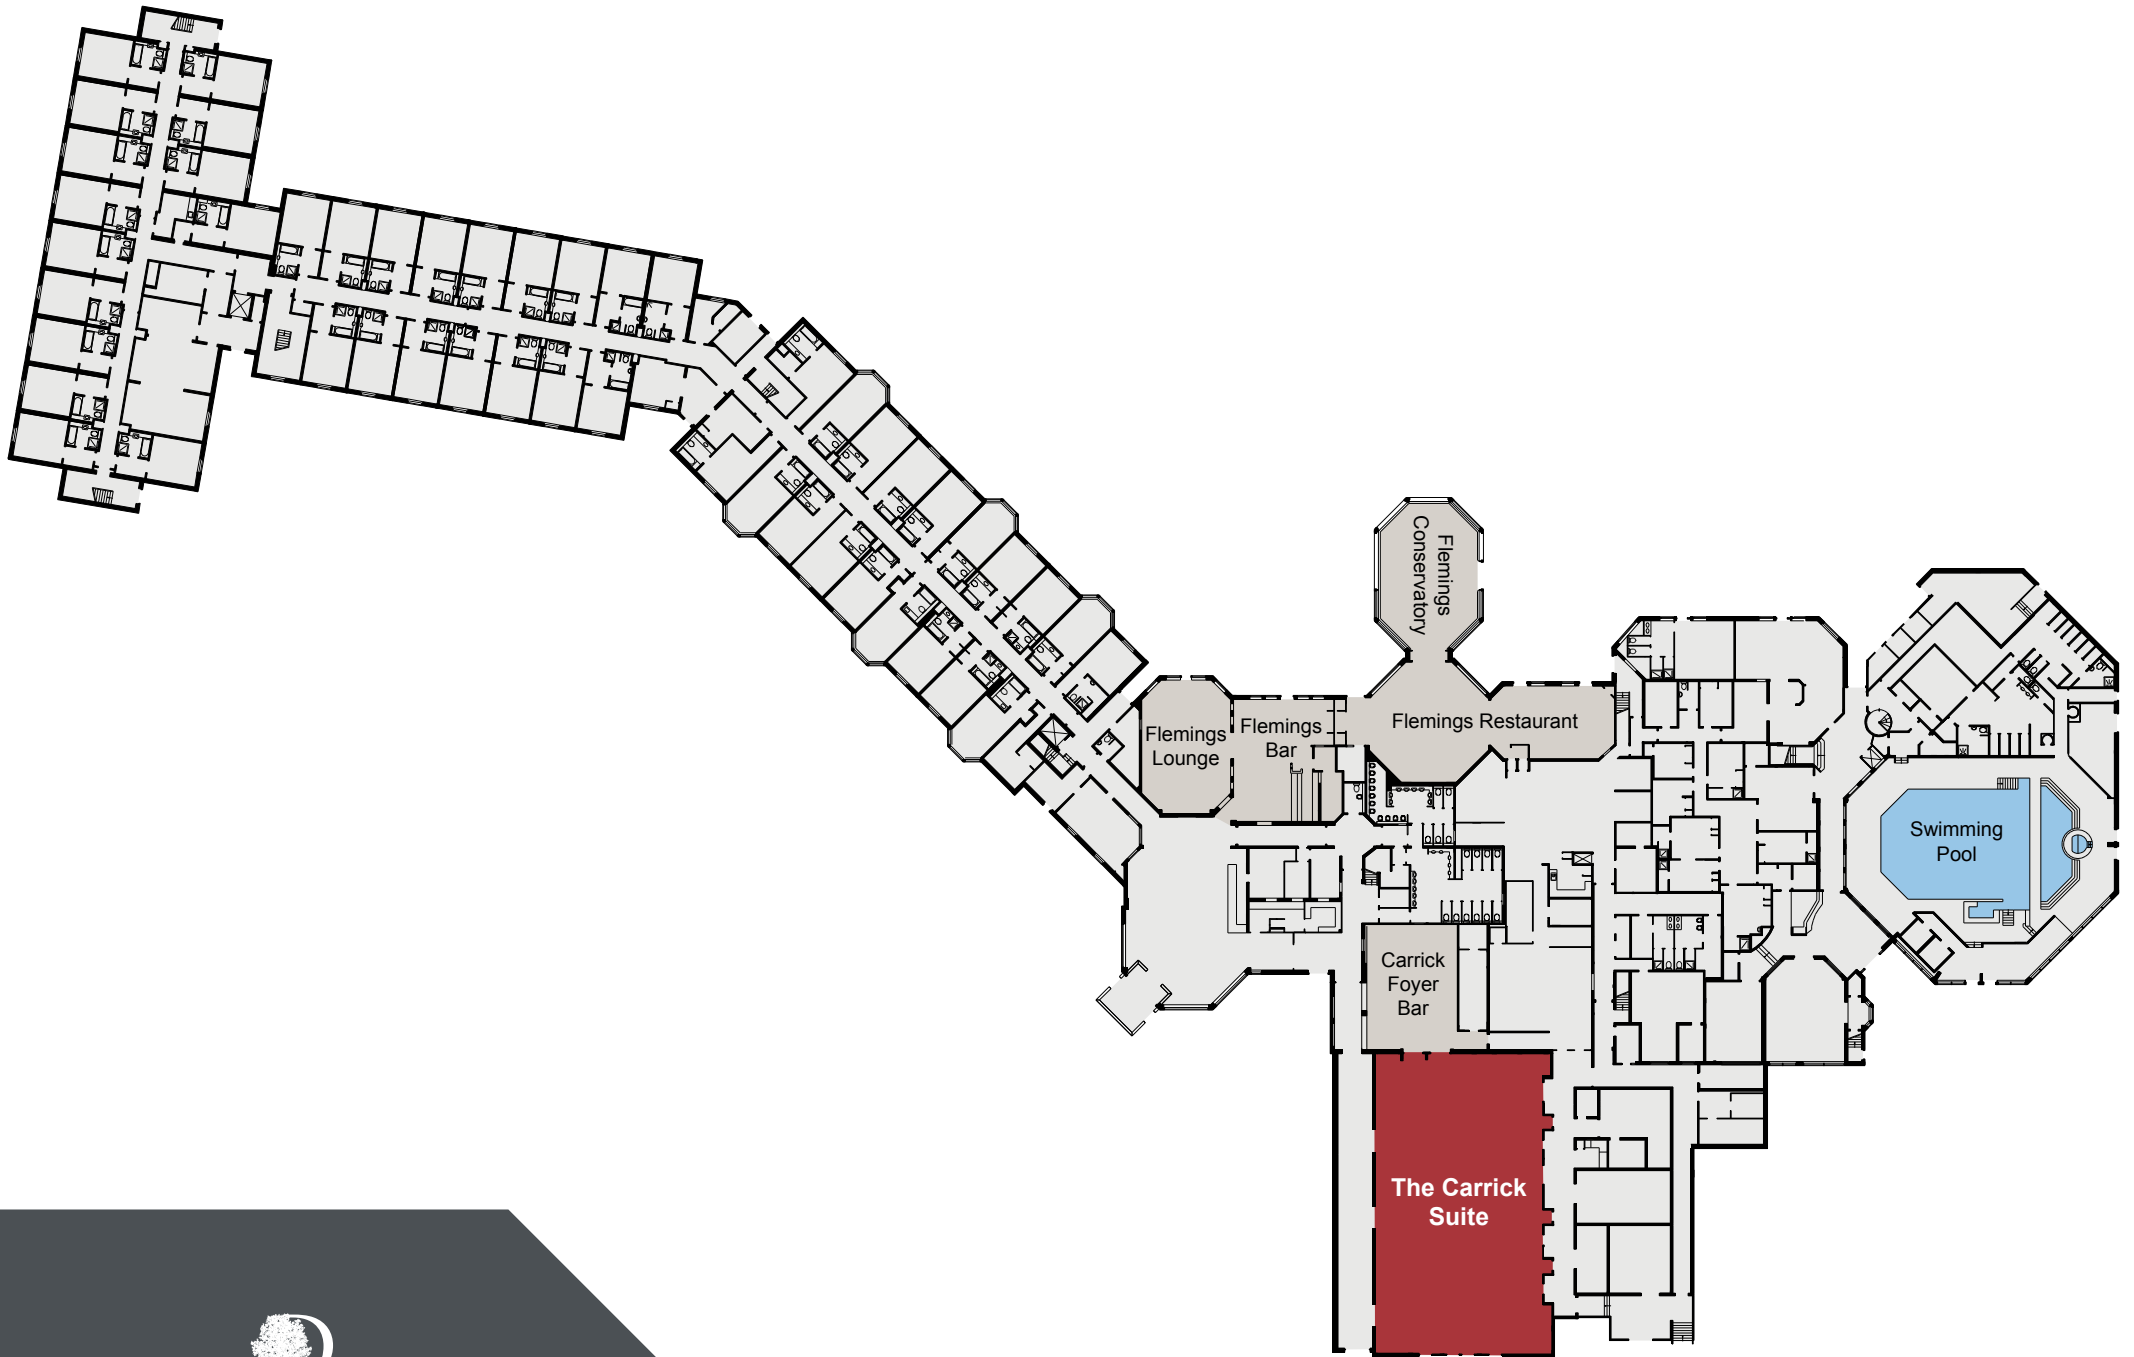

DOUBLETREE
BY HILTON™

GLASGOW WESTERWOOD SPA & GOLF RESORT

DOUBLETREE
BY HILTON

GLASGOW WESTERWOOD SPA & GOLF RESORT

GROUND FLOOR

DOUBLETREE
BY HILTON

GLASGOW WESTERWOOD SPA & GOLF RESORT

FIRST FLOOR

KEY

- Single 13amp Power Point
- Double 13amp Power Point
- ☎ Telephone Socket
- ♿ Wheelchair Access

DOUBLETREE
BY HILTON

GLASGOW WESTERWOOD SPA & GOLF RESORT

GROUND FLOOR

KEY

- Single 13amp Power Point
- Double 13amp Power Point
- ☎ Telephone Socket
- ♿ Wheelchair Access

DOUBLETREE
BY HILTON

GLASGOW WESTERWOOD SPA & GOLF RESORT

FIRST FLOOR

KEY

- Single 13amp Power Point
- Double 13amp Power Point
- ☎ Telephone Socket
- ♿ Wheelchair Access

DOUBLETREE
BY HILTON

GLASGOW WESTERWOOD SPA & GOLF RESORT

FIRST FLOOR

KEY

- Single 13amp Power Point
- Double 13amp Power Point
- ☎ Telephone Socket
- ♿ Wheelchair Access

DOUBLETREE
BY HILTON

GLASGOW WESTERWOOD SPA & GOLF RESORT

FIRST FLOOR

CAPACITIES

Meeting Room	Size m ²	Length m	Width m	Height m	Cabaret	Theatre	Boardroom	U-Shape	Classroom	Banquet	Dinner Dance
Club Room	178.59	13.55	13.18	2.7	48	100	30	30	30	90	80
Kilsyth Room	87.42	9.66	9.05	2.7	24	60	20	18	20	40	N/A
Kelvin Room	48.58	7.65	6.35	2.7	18	40	16	15	18	24	N/A
Antonine Room	47.81	7.65	6.35	2.7	18	40	16	15	18	24	N/A
Carron Room	23.33	7.65	3	2.7	N/A	20	10	N/A	N/A	N/A	N/A
Campsie Room	23.33	7.65	3	2.7	N/A	20	10	N/A	N/A	N/A	N/A
Carrick Suite	389.24	26.4	15	4.5	180	400	N/A	N/A	N/A	360	300