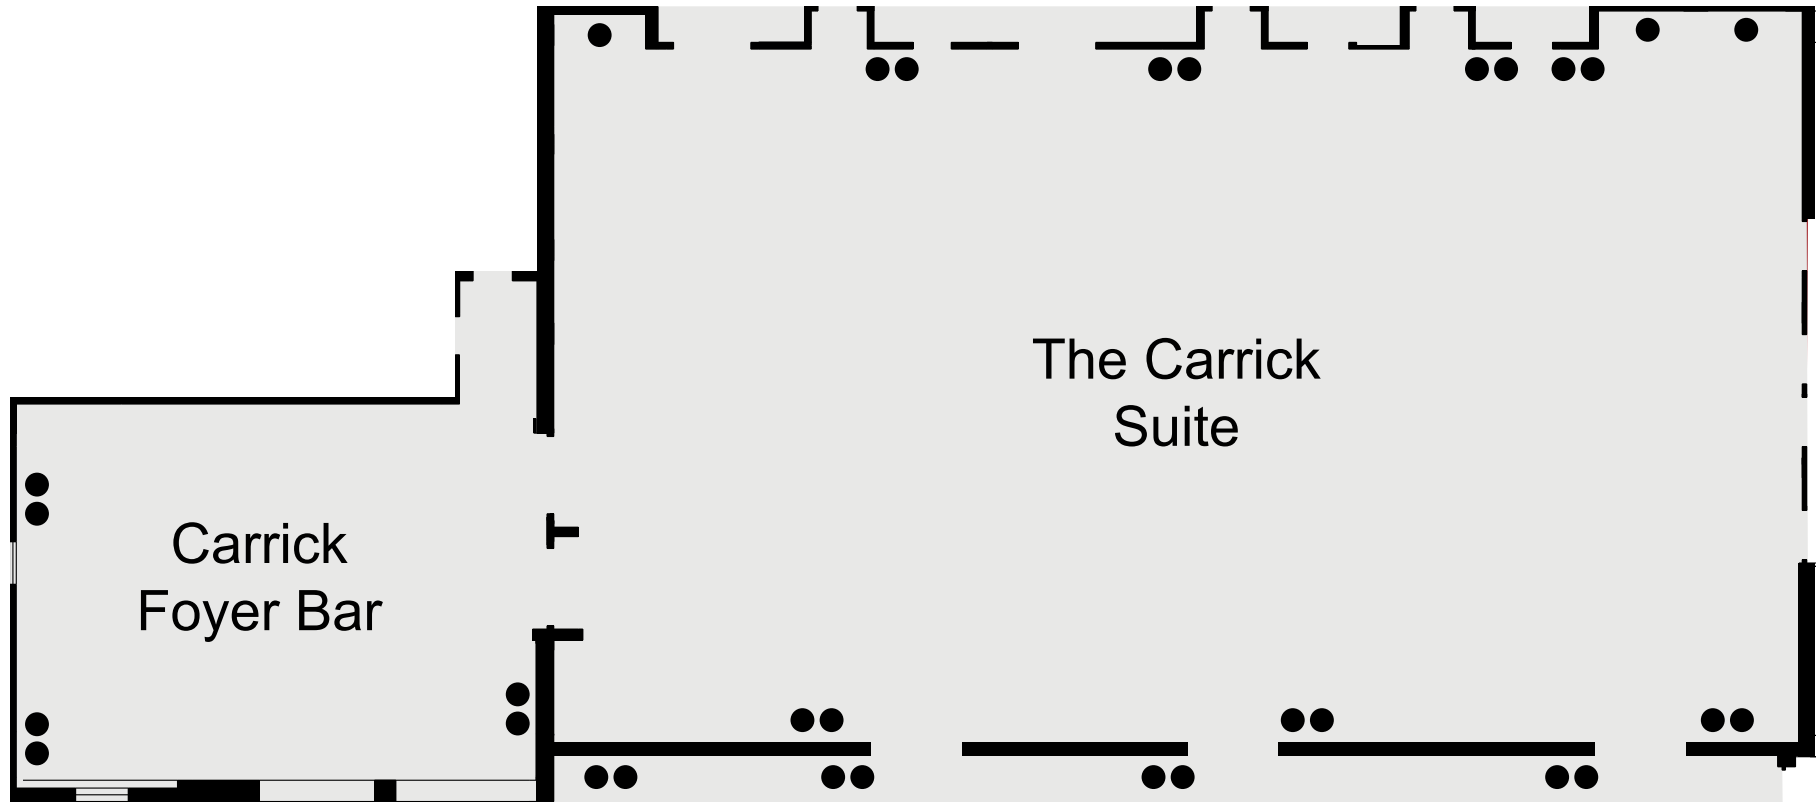

DOUBLETREE
BY HILTON™

GLASGOW WESTERWOOD SPA & GOLF RESORT

DOUBLETREE
BY HILTON

GLASGOW WESTERWOOD SPA & GOLF RESORT

GROUND FLOOR

DOUBLETREE
BY HILTON

GLASGOW WESTERWOOD SPA & GOLF RESORT

FIRST FLOOR

KEY

- Single 13amp Power Point
- Double 13amp Power Point
- ☎ Telephone Socket
- ♿ Wheelchair Access

DOUBLETREE
BY HILTON

GLASGOW WESTERWOOD SPA & GOLF RESORT

GROUND FLOOR

KEY

- Single 13amp Power Point
- Double 13amp Power Point
- ☎ Telephone Socket
- ♿ Wheelchair Access

DOUBLETREE
BY HILTON

GLASGOW WESTERWOOD SPA & GOLF RESORT

FIRST FLOOR

KEY

- Single 13amp Power Point
- Double 13amp Power Point
- ☎ Telephone Socket
- ♿ Wheelchair Access

DOUBLETREE
BY HILTON

GLASGOW WESTERWOOD SPA & GOLF RESORT

FIRST FLOOR

KEY

- Single 13amp Power Point
- Double 13amp Power Point
- ☎ Telephone Socket
- ♿ Wheelchair Access

DOUBLETREE
BY HILTON

GLASGOW WESTERWOOD SPA & GOLF RESORT

FIRST FLOOR

CAPACITIES

Meeting Room	Size m ²	Length m	Width m	Height m	Cabaret	Theatre	Boardroom	U-Shape	Classroom	Banquet	Dinner Dance
Club Room	178.59	13.55	13.18	2.7	48	100	30	30	30	90	80
Kilsyth Room	87.42	9.66	9.05	2.7	24	60	20	18	20	40	N/A
Kelvin Room	48.58	7.65	6.35	2.7	18	40	16	15	18	24	N/A
Antonine Room	47.81	7.65	6.35	2.7	18	40	16	15	18	24	N/A
Carron Room	23.33	7.65	3	2.7	N/A	20	10	N/A	N/A	N/A	N/A
Campsie Room	23.33	7.65	3	2.7	N/A	20	10	N/A	N/A	N/A	N/A
Carrick Suite	389.24	26.4	15	4.5	180	400	N/A	N/A	N/A	360	300