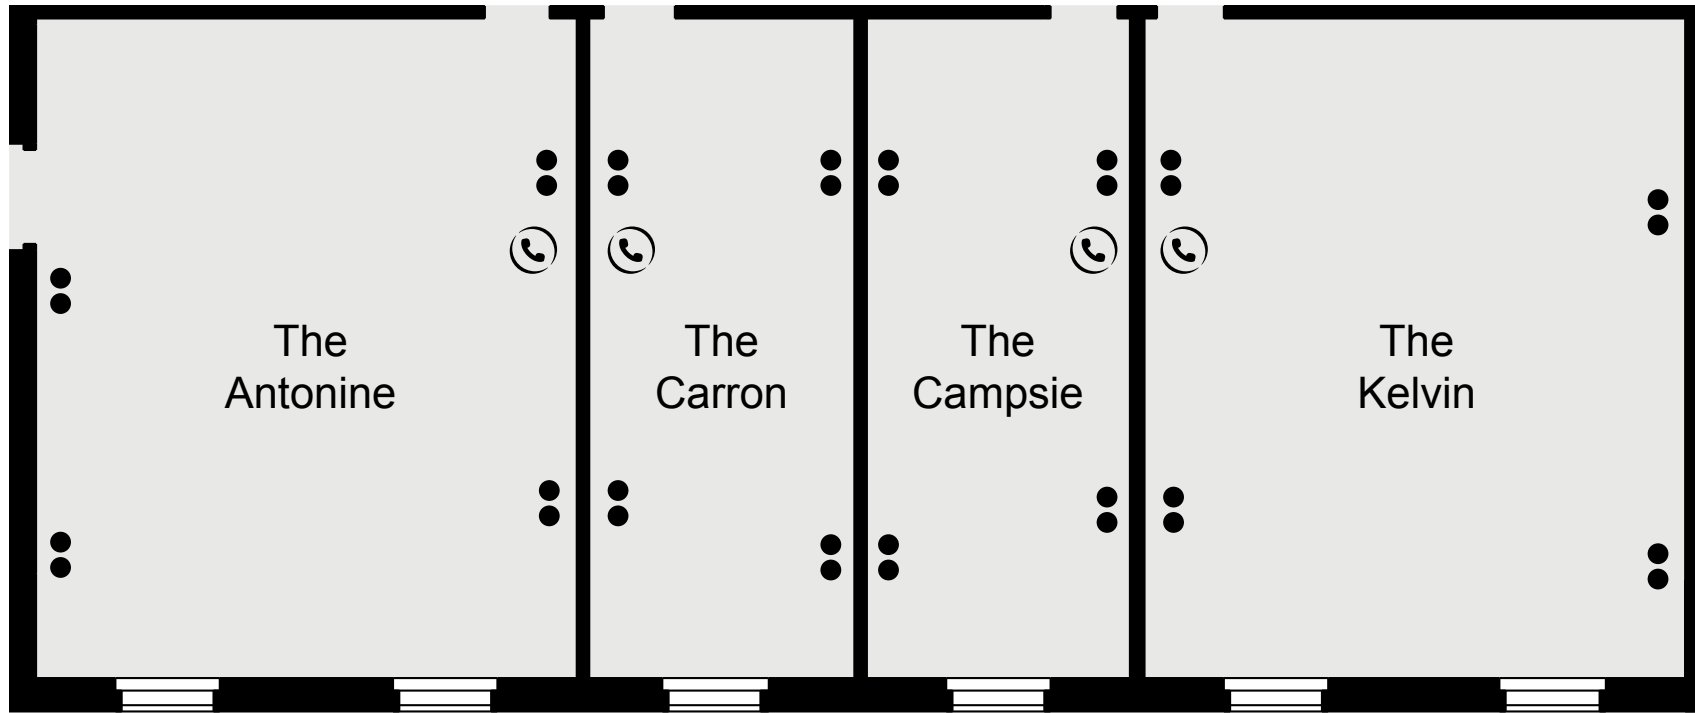

KEY

- Single 13amp Power Point
- Double 13amp Power Point
- ☎ Telephone Socket
- ♿ Wheelchair Access

DOUBLETREE
BY HILTON

GLASGOW WESTERWOOD SPA & GOLF RESORT

GROUND FLOOR

KEY

- Single 13amp Power Point
- Double 13amp Power Point
- ☎ Telephone Socket
- ♿ Wheelchair Access

DOUBLETREE
BY HILTON

GLASGOW WESTERWOOD SPA & GOLF RESORT

FIRST FLOOR

KEY

- Single 13amp Power Point
- Double 13amp Power Point
- ☎ Telephone Socket
- ♿ Wheelchair Access

DOUBLETREE
BY HILTON

GLASGOW WESTERWOOD SPA & GOLF RESORT

FIRST FLOOR

KEY

- Single 13amp Power Point
- Double 13amp Power Point
- ☎ Telephone Socket
- ♿ Wheelchair Access

DOUBLETREE
BY HILTON

GLASGOW WESTERWOOD SPA & GOLF RESORT

FIRST FLOOR

CAPACITIES

Meeting Room	Size m ²	Length m	Width m	Height m	Cabaret	Theatre	Boardroom	U-Shape	Classroom	Banquet	Dinner Dance
Club Room	178.59	13.55	13.18	2.7	48	100	30	30	30	90	80
Kilsyth Room	87.42	9.66	9.05	2.7	24	60	20	18	20	40	N/A
Kelvin Room	48.58	7.65	6.35	2.7	18	40	16	15	18	24	N/A
Antonine Room	47.81	7.65	6.35	2.7	18	40	16	15	18	24	N/A
Carron Room	23.33	7.65	3	2.7	N/A	20	10	N/A	N/A	N/A	N/A
Campsie Room	23.33	7.65	3	2.7	N/A	20	10	N/A	N/A	N/A	N/A
Carrick Suite	389.24	26.4	15	4.5	180	400	N/A	N/A	N/A	360	300