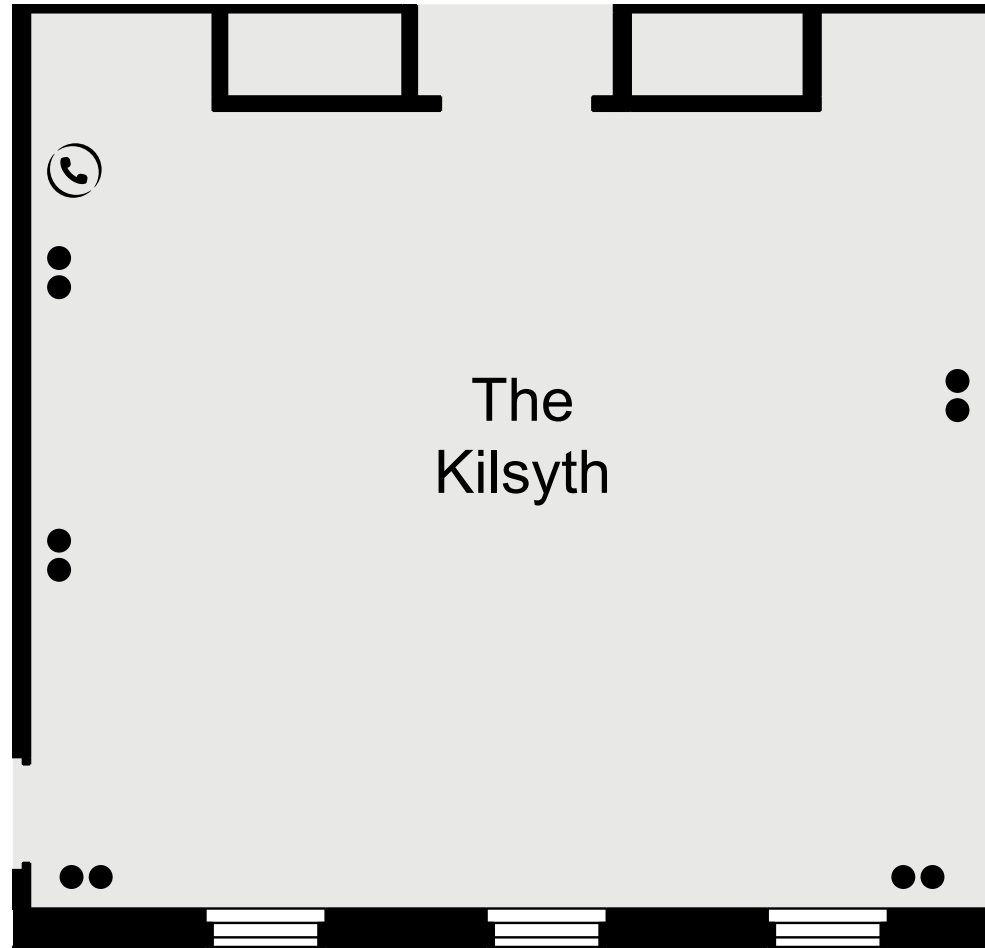

DOUBLETREE
BY HILTON™

GLASGOW WESTERWOOD SPA & GOLF RESORT

DOUBLETREE
BY HILTON

GLASGOW WESTERWOOD SPA & GOLF RESORT

GROUND FLOOR

DOUBLETREE
BY HILTON

GLASGOW WESTERWOOD SPA & GOLF RESORT

FIRST FLOOR

KEY

- Single 13amp Power Point
- Double 13amp Power Point
- ☎ Telephone Socket
- ♿ Wheelchair Access

DOUBLETREE
BY HILTON

GLASGOW WESTERWOOD SPA & GOLF RESORT

GROUND FLOOR

KEY

- Single 13amp Power Point
- Double 13amp Power Point
- ☎ Telephone Socket
- ♿ Wheelchair Access

DOUBLETREE
BY HILTON

GLASGOW WESTERWOOD SPA & GOLF RESORT

FIRST FLOOR

KEY

- Single 13amp Power Point
- Double 13amp Power Point
- ☎ Telephone Socket
- ♿ Wheelchair Access

DOUBLETREE
BY HILTON

GLASGOW WESTERWOOD SPA & GOLF RESORT

FIRST FLOOR

KEY

- Single 13amp Power Point
- Double 13amp Power Point
- ☎ Telephone Socket
- ♿ Wheelchair Access

DOUBLETREE
BY HILTON

GLASGOW WESTERWOOD SPA & GOLF RESORT

FIRST FLOOR

CAPACITIES

Meeting Room	Size m ²	Length m	Width m	Height m	Cabaret	Theatre	Boardroom	U-Shape	Classroom	Banquet	Dinner Dance
Club Room	178.59	13.55	13.18	2.7	48	100	30	30	30	90	80
Kilsyth Room	87.42	9.66	9.05	2.7	24	60	20	18	20	40	N/A
Kelvin Room	48.58	7.65	6.35	2.7	18	40	16	15	18	24	N/A
Antonine Room	47.81	7.65	6.35	2.7	18	40	16	15	18	24	N/A
Carron Room	23.33	7.65	3	2.7	N/A	20	10	N/A	N/A	N/A	N/A
Campsie Room	23.33	7.65	3	2.7	N/A	20	10	N/A	N/A	N/A	N/A
Carrick Suite	389.24	26.4	15	4.5	180	400	N/A	N/A	N/A	360	300