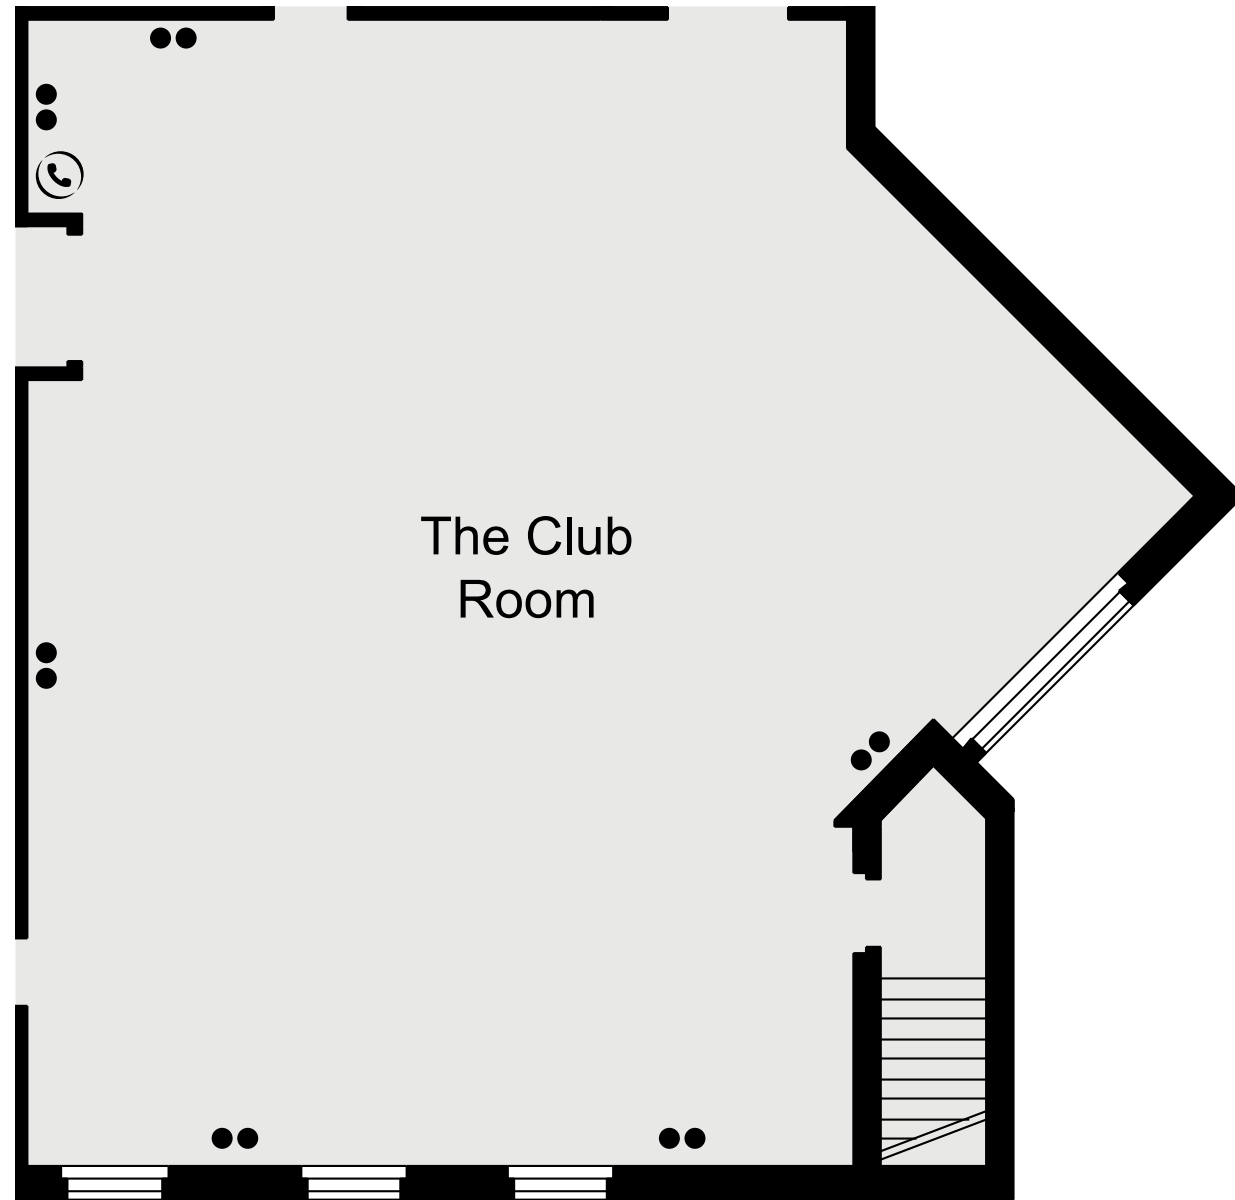

KEY

- Single 13amp Power Point
- Double 13amp Power Point
- ☎ Telephone Socket
- ♿ Wheelchair Access

DOUBLETREE
BY HILTON

GLASGOW WESTERWOOD SPA & GOLF RESORT

GROUND FLOOR

KEY

- Single 13amp Power Point
- Double 13amp Power Point
- ☎ Telephone Socket
- ♿ Wheelchair Access

DOUBLETREE
BY HILTON

GLASGOW WESTERWOOD SPA & GOLF RESORT

FIRST FLOOR

KEY

- Single 13amp Power Point
- Double 13amp Power Point
- ☎ Telephone Socket
- ♿ Wheelchair Access

DOUBLETREE
BY HILTON

GLASGOW WESTERWOOD SPA & GOLF RESORT

FIRST FLOOR

KEY

- Single 13amp Power Point
- Double 13amp Power Point
- ☎ Telephone Socket
- ♿ Wheelchair Access

DOUBLETREE
BY HILTON

GLASGOW WESTERWOOD SPA & GOLF RESORT

FIRST FLOOR

CAPACITIES

Meeting Room	Size m ²	Length m	Width m	Height m	Cabaret	Theatre	Boardroom	U-Shape	Classroom	Banquet	Dinner Dance
Club Room	178.59	13.55	13.18	2.7	48	100	30	30	30	90	80
Kilsyth Room	87.42	9.66	9.05	2.7	24	60	20	18	20	40	N/A
Kelvin Room	48.58	7.65	6.35	2.7	18	40	16	15	18	24	N/A
Antonine Room	47.81	7.65	6.35	2.7	18	40	16	15	18	24	N/A
Carron Room	23.33	7.65	3	2.7	N/A	20	10	N/A	N/A	N/A	N/A
Campsie Room	23.33	7.65	3	2.7	N/A	20	10	N/A	N/A	N/A	N/A
Carrick Suite	389.24	26.4	15	4.5	180	400	N/A	N/A	N/A	360	300