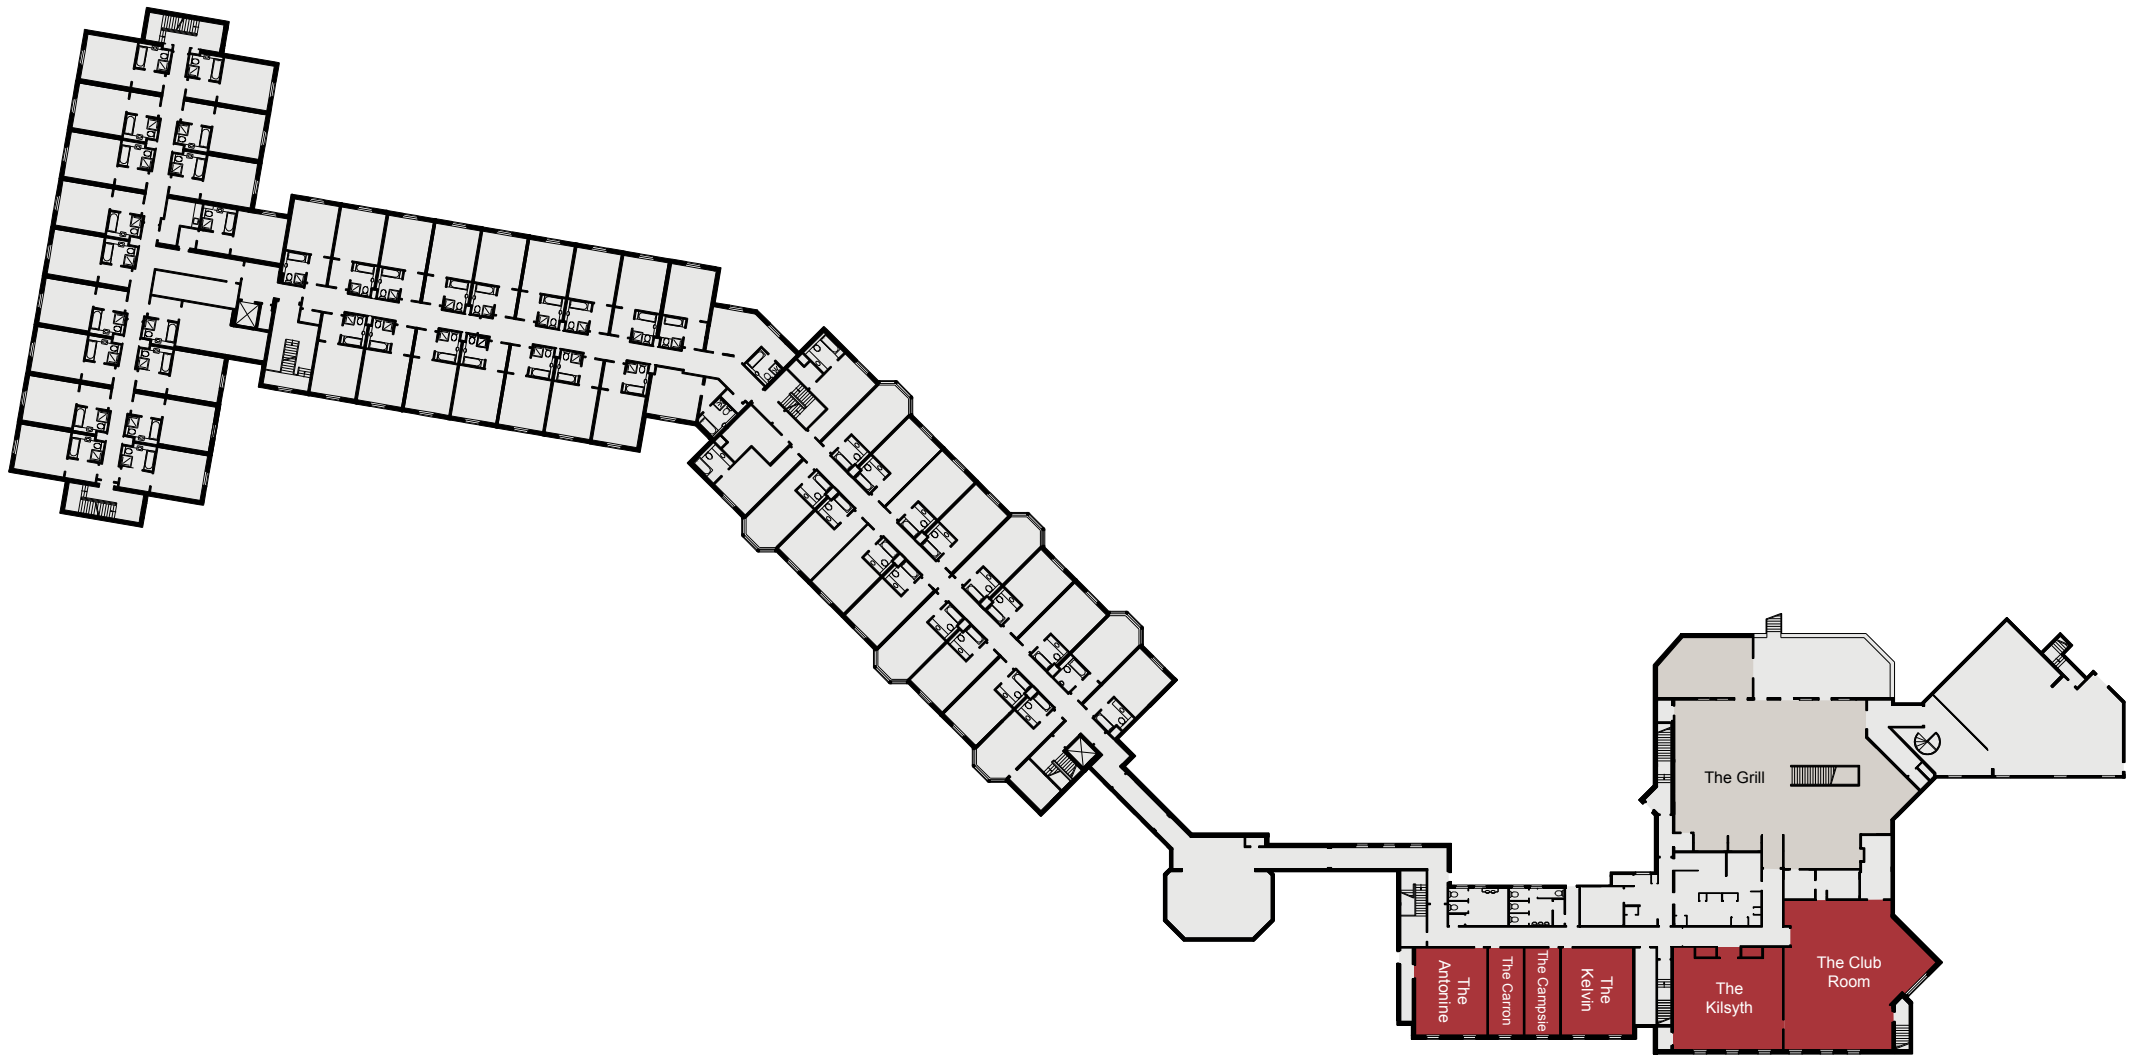

DOUBLETREE
BY HILTON™

GLASGOW WESTERWOOD SPA & GOLF RESORT

DOUBLETREE
BY HILTON

GLASGOW WESTERWOOD SPA & GOLF RESORT

GROUND FLOOR

DOUBLETREE
BY HILTON

GLASGOW WESTERWOOD SPA & GOLF RESORT

FIRST FLOOR

KEY

- Single 13amp Power Point
- Double 13amp Power Point
- ☎ Telephone Socket
- ♿ Wheelchair Access

DOUBLETREE
BY HILTON

GLASGOW WESTERWOOD SPA & GOLF RESORT

GROUND FLOOR

KEY

- Single 13amp Power Point
- Double 13amp Power Point
- ☎ Telephone Socket
- ♿ Wheelchair Access

DOUBLETREE
BY HILTON

GLASGOW WESTERWOOD SPA & GOLF RESORT

FIRST FLOOR

KEY

- Single 13amp Power Point
- Double 13amp Power Point
- ☎ Telephone Socket
- ♿ Wheelchair Access

DOUBLETREE
BY HILTON

GLASGOW WESTERWOOD SPA & GOLF RESORT

FIRST FLOOR

KEY

- Single 13amp Power Point
- Double 13amp Power Point
- ☎ Telephone Socket
- ♿ Wheelchair Access

DOUBLETREE
BY HILTON

GLASGOW WESTERWOOD SPA & GOLF RESORT

FIRST FLOOR

CAPACITIES

Meeting Room	Size m ²	Length m	Width m	Height m	Cabaret	Theatre	Boardroom	U-Shape	Classroom	Banquet	Dinner Dance
Club Room	178.59	13.55	13.18	2.7	48	100	30	30	30	90	80
Kilsyth Room	87.42	9.66	9.05	2.7	24	60	20	18	20	40	N/A
Kelvin Room	48.58	7.65	6.35	2.7	18	40	16	15	18	24	N/A
Antonine Room	47.81	7.65	6.35	2.7	18	40	16	15	18	24	N/A
Carron Room	23.33	7.65	3	2.7	N/A	20	10	N/A	N/A	N/A	N/A
Campsie Room	23.33	7.65	3	2.7	N/A	20	10	N/A	N/A	N/A	N/A
Carrick Suite	389.24	26.4	15	4.5	180	400	N/A	N/A	N/A	360	300