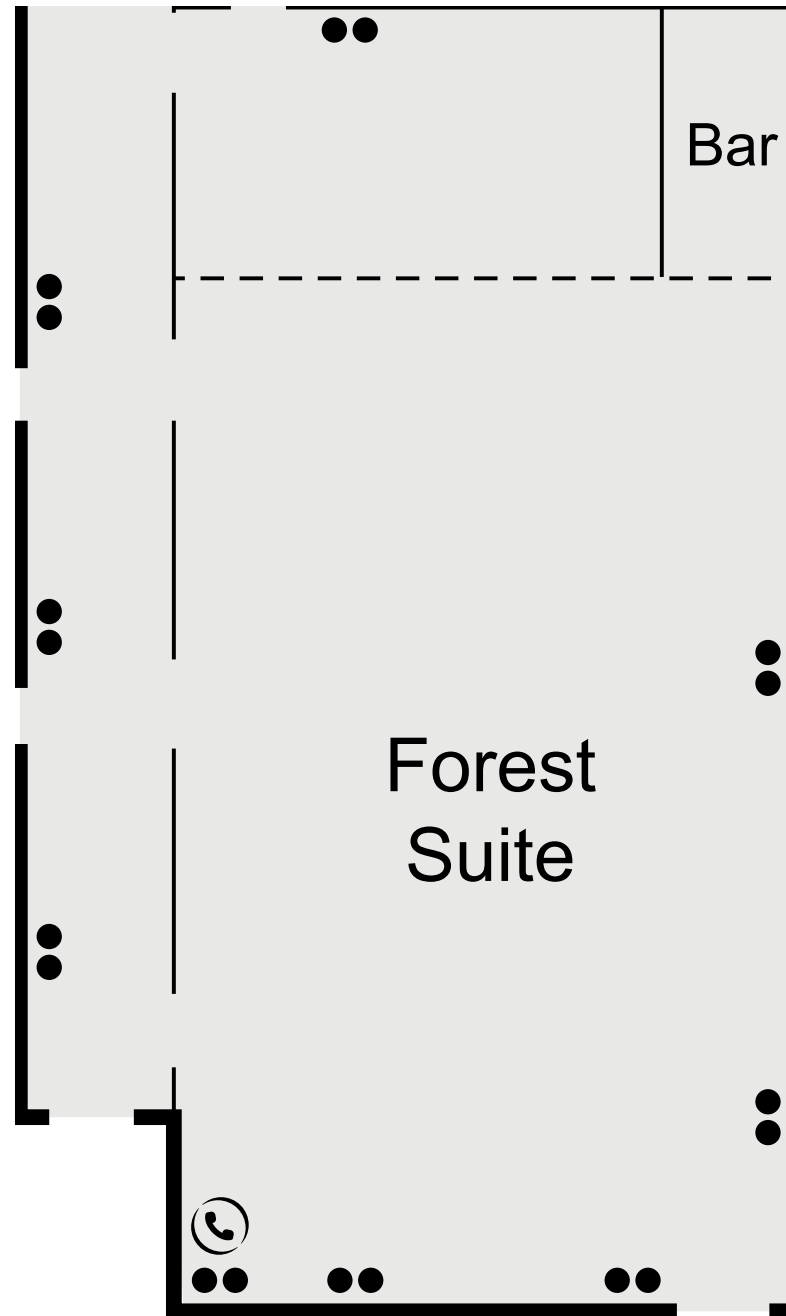

KEY

- Single 13amp Power Point
- Double 13amp Power Point
- ☎ Telephone Socket
- ♿ Wheelchair Access
- 🚪 Fire Exit

KEY

- Single 13amp Power Point
- Double 13amp Power Point
- ☎ Telephone Socket
- ♿ Wheelchair Access
- 🚪 Fire Exit

FOREST PINES

THE GHOTELS COLLECTION

GROUND FLOOR

KEY

- Single 13amp Power Point
- Double 13amp Power Point
- ☎ Telephone Socket
- ♿ Wheelchair Access
- 🚪 Fire Exit

FOREST PINES

THE QHOTELS COLLECTION

FIRST FLOOR

KEY

- Single 13amp Power Point
- Double 13amp Power Point
- ☎ Telephone Socket
- ♿ Wheelchair Access
- 🚪 Fire Exit

FOREST PINES

THE GHOTELS COLLECTION

FIRST FLOOR

CAPACITIES

Meeting Room	Width m	Height m	Theatre Style	Cabaret	Classroom	Boardroom	Banquet	U-Shape	Dinner Dance	Size m ²	Length m
Tennyson Suite	12.85	3.5	370	224	172	96	300	78	280	334	26
Newton Suite	9.95	3.05	280	168	132	74	180	60	160	259	26
Plowright	6.35	2.75	40	28	28	20	32	n/a	n/a	56	8.8
Forest Suite	12	2.65	220	160	120	60	200	50	170	285	25
The Wesley	6.3	2.75	n/a	n/a	n/a	16	n/a	n/a	n/a	42	6.7
The Dexter	6.5	2.75	n/a	n/a	n/a	16	n/a	n/a	n/a	43	6.7