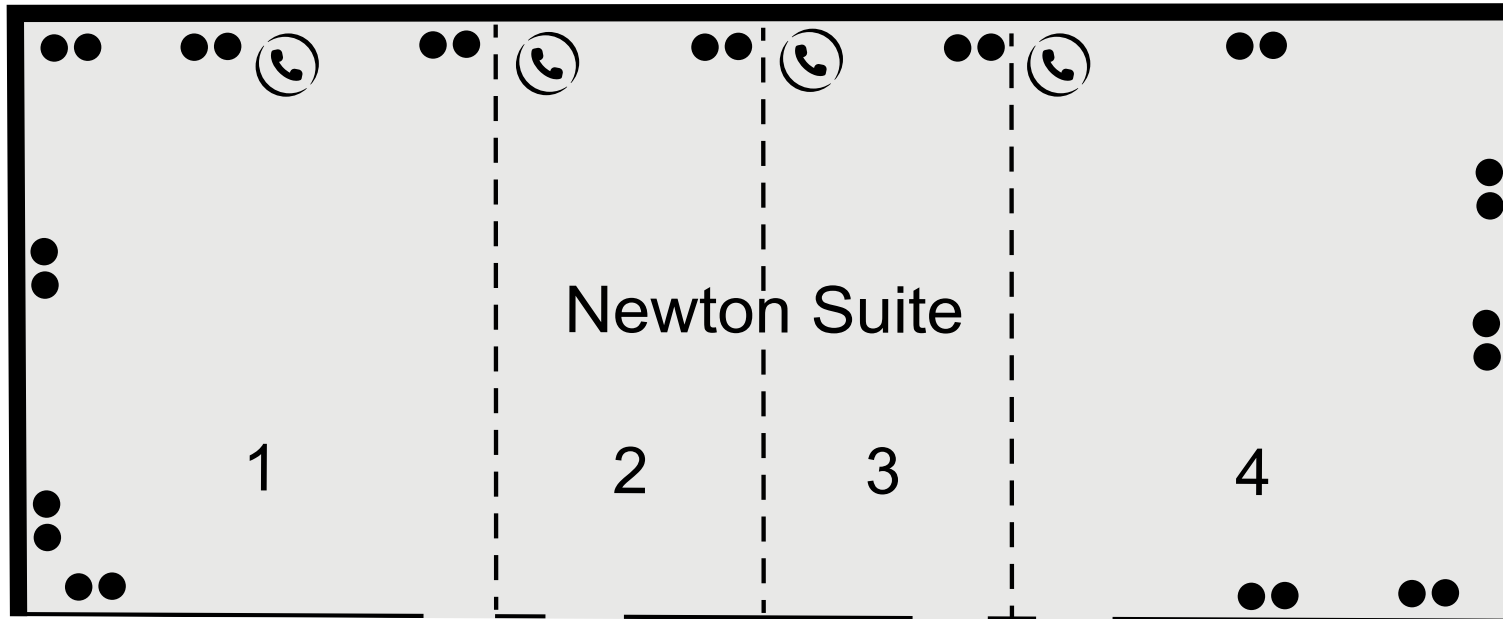

FOREST PINES

THE QHOTELS COLLECTION

GROUND FLOOR

FOREST PINES

THE QHOTELS COLLECTION

FIRST FLOOR

FOREST PINES

THE QHOTELS COLLECTION

KEY

- Single 13amp Power Point
- Double 13amp Power Point
- ☎ Telephone Socket
- ♿ Wheelchair Access
- 🚪 Fire Exit

KEY

- Single 13amp Power Point
- Double 13amp Power Point
- ☎ Telephone Socket
- ♿ Wheelchair Access
- 🚪 Fire Exit

FOREST PINES

THE GHOTELS COLLECTION

GROUND FLOOR

KEY

- Single 13amp Power Point
- Double 13amp Power Point
- ☎ Telephone Socket
- ♿ Wheelchair Access
- 🚪 Fire Exit

FOREST PINES

THE QHOTELS COLLECTION

FIRST FLOOR

KEY

- Single 13amp Power Point
- Double 13amp Power Point
- ☎ Telephone Socket
- ♿ Wheelchair Access
- 🚪 Fire Exit

FOREST PINES

THE GHOTELS COLLECTION

FIRST FLOOR

CAPACITIES

Meeting Room	Width m	Height m	Theatre Style	Cabaret	Classroom	Boardroom	Banquet	U-Shape	Dinner Dance	Size m ²	Length m
Tennyson Suite	12.85	3.5	370	224	172	96	300	78	280	334	26
Newton Suite	9.95	3.05	280	168	132	74	180	60	160	259	26
Plowright	6.35	2.75	40	28	28	20	32	n/a	n/a	56	8.8
Forest Suite	12	2.65	220	160	120	60	200	50	170	285	25
The Wesley	6.3	2.75	n/a	n/a	n/a	16	n/a	n/a	n/a	42	6.7
The Dexter	6.5	2.75	n/a	n/a	n/a	16	n/a	n/a	n/a	43	6.7