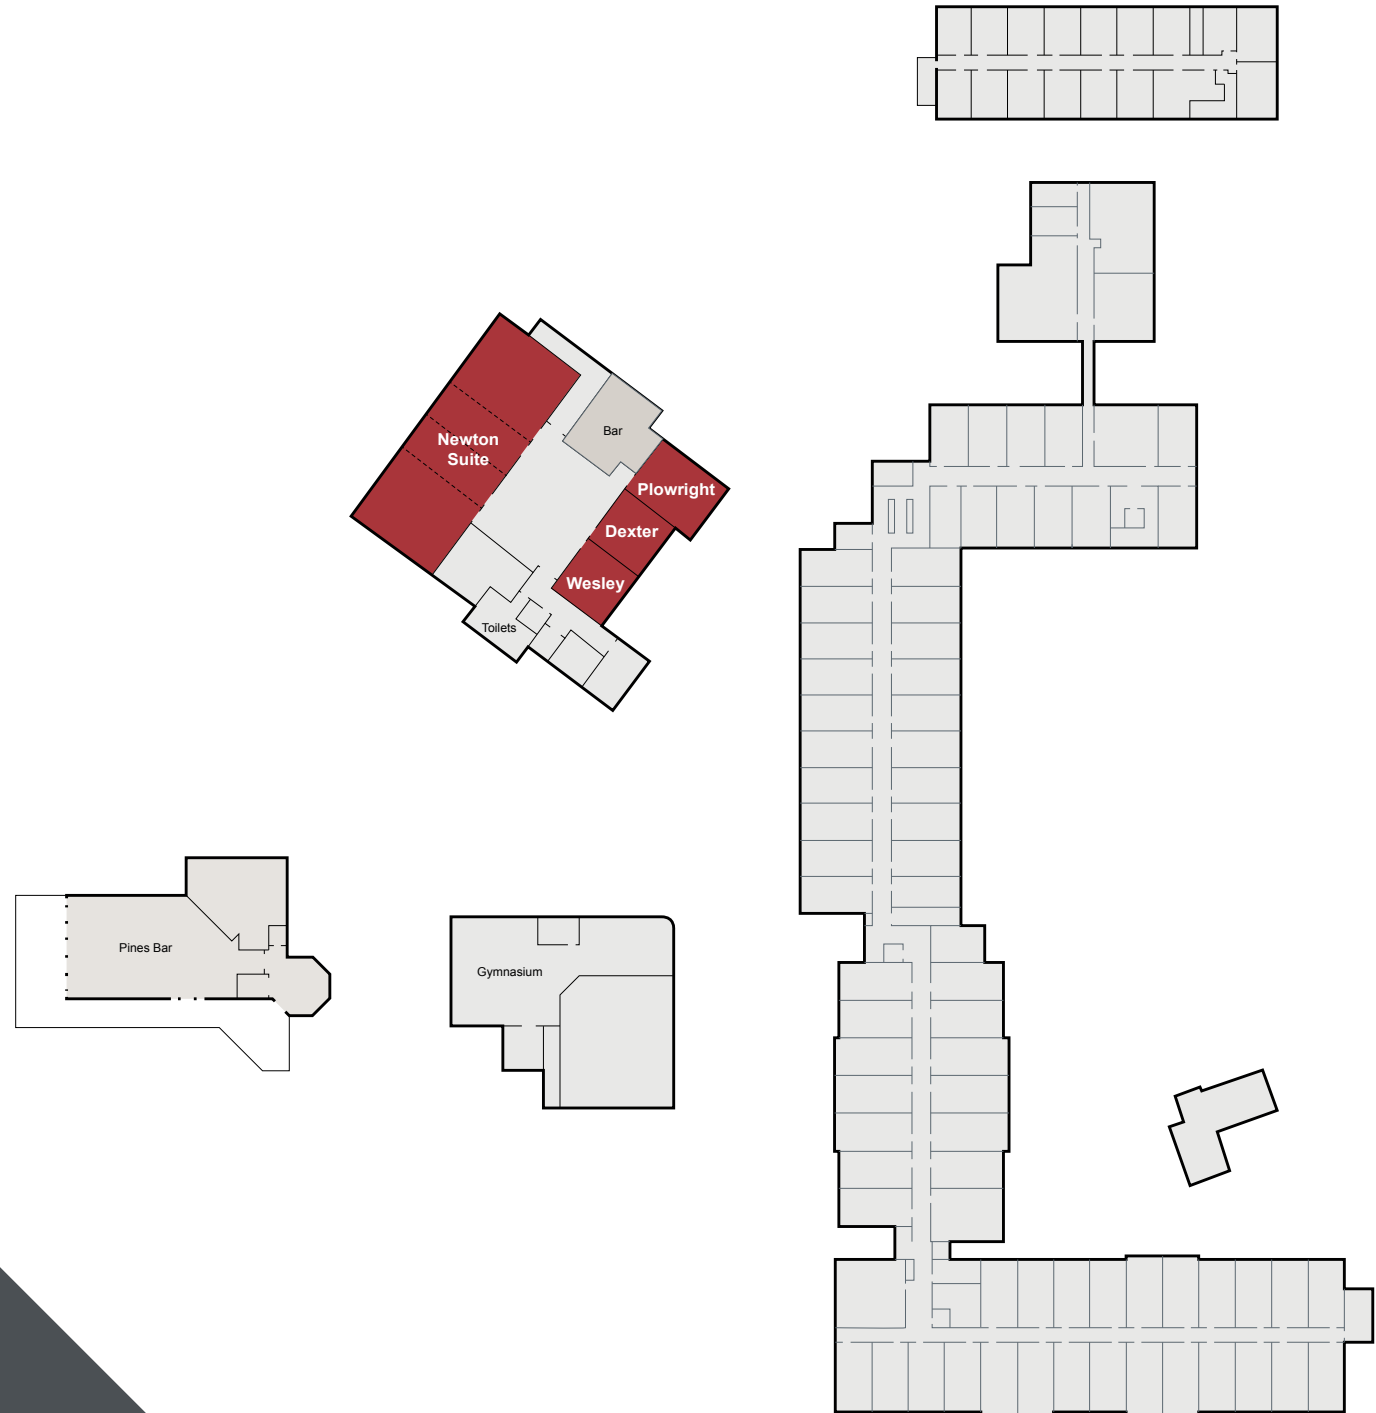

FOREST PINES

THE QHOTELS COLLECTION

GROUND FLOOR

FOREST PINES

THE QHOTELS COLLECTION

FIRST FLOOR

FOREST PINES

THE QHOTELS COLLECTION

KEY

- Single 13amp Power Point
- Double 13amp Power Point
- ☎ Telephone Socket
- ♿ Wheelchair Access
- 🚪 Fire Exit

KEY

- Single 13amp Power Point
- Double 13amp Power Point
- ☎ Telephone Socket
- ♿ Wheelchair Access
- 🚪 Fire Exit

FOREST PINES

THE GHOTELS COLLECTION

GROUND FLOOR

KEY

- Single 13amp Power Point
- Double 13amp Power Point
- ☎ Telephone Socket
- ♿ Wheelchair Access
- 🚪 Fire Exit

FOREST PINES

THE QHOTELS COLLECTION

FIRST FLOOR

KEY

- Single 13amp Power Point
- Double 13amp Power Point
- ☎ Telephone Socket
- ♿ Wheelchair Access
- 🚪 Fire Exit

FOREST PINES

THE GHOTELS COLLECTION

FIRST FLOOR

CAPACITIES

Meeting Room	Width m	Height m	Theatre Style	Cabaret	Classroom	Boardroom	Banquet	U-Shape	Dinner Dance	Size m ²	Length m
Tennyson Suite	12.85	3.5	370	224	172	96	300	78	280	334	26
Newton Suite	9.95	3.05	280	168	132	74	180	60	160	259	26
Plowright	6.35	2.75	40	28	28	20	32	n/a	n/a	56	8.8
Forest Suite	12	2.65	220	160	120	60	200	50	170	285	25
The Wesley	6.3	2.75	n/a	n/a	n/a	16	n/a	n/a	n/a	42	6.7
The Dexter	6.5	2.75	n/a	n/a	n/a	16	n/a	n/a	n/a	43	6.7