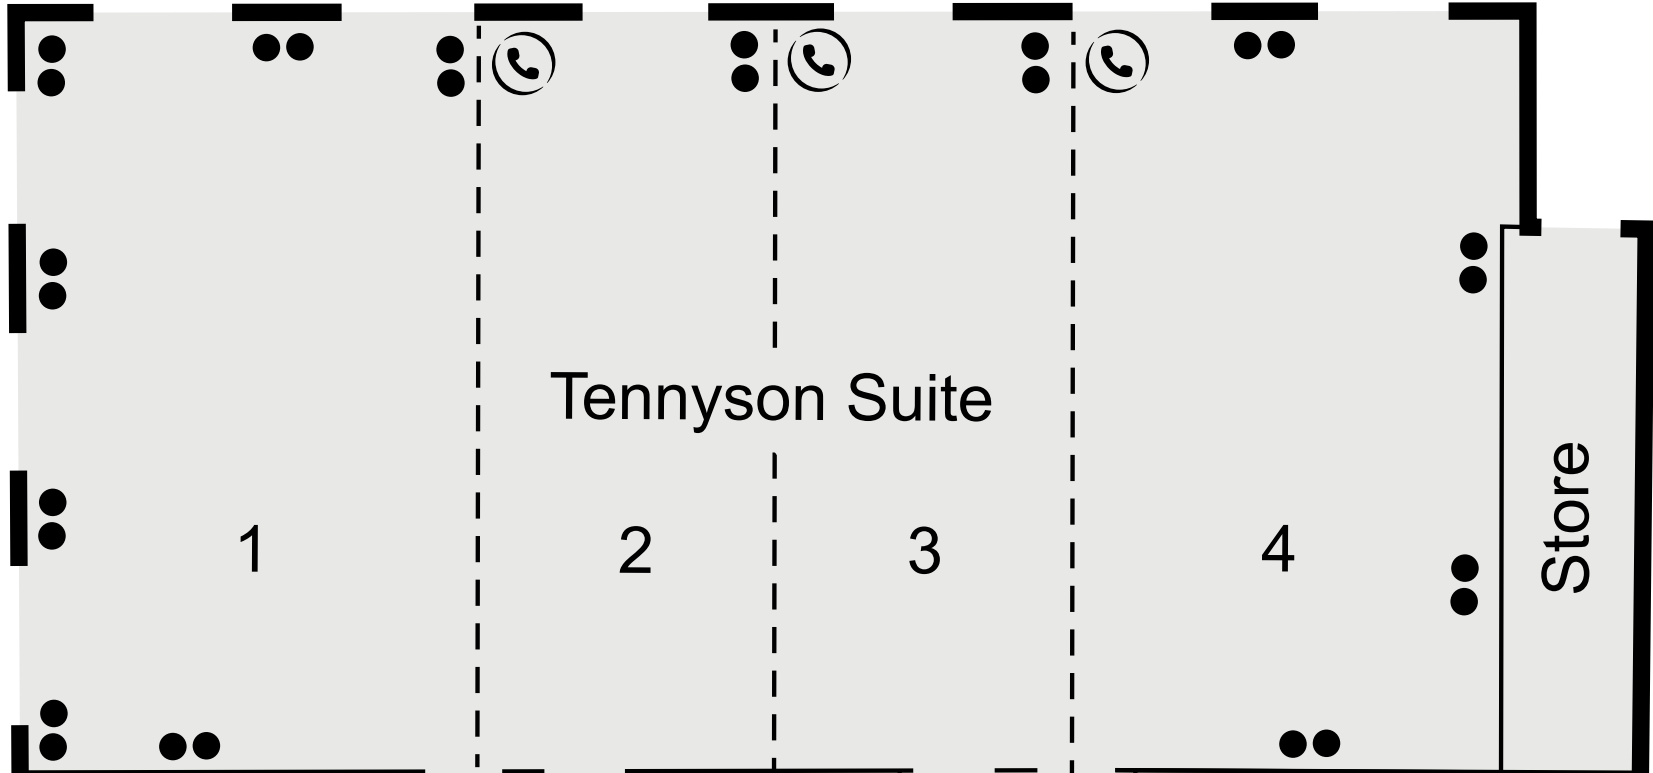

KEY

- Single 13amp Power Point
- Double 13amp Power Point
- ☎ Telephone Socket
- ♿ Wheelchair Access
- 🚪 Fire Exit

KEY

- Single 13amp Power Point
- Double 13amp Power Point
- ☎ Telephone Socket
- ♿ Wheelchair Access
- 🚪 Fire Exit

FOREST PINES

THE GHOTELS COLLECTION

GROUND FLOOR

KEY

- Single 13amp Power Point
- Double 13amp Power Point
- ☎ Telephone Socket
- ♿ Wheelchair Access
- 🚪 Fire Exit

FOREST PINES

THE QHOTELS COLLECTION

FIRST FLOOR

KEY

- Single 13amp Power Point
- Double 13amp Power Point
- ☎ Telephone Socket
- ♿ Wheelchair Access
- 🚪 Fire Exit

FOREST PINES

THE GHOTELS COLLECTION

FIRST FLOOR

CAPACITIES

Meeting Room	Width m	Height m	Theatre Style	Cabaret	Classroom	Boardroom	Banquet	U-Shape	Dinner Dance	Size m ²	Length m
Tennyson Suite	12.85	3.5	370	224	172	96	300	78	280	334	26
Newton Suite	9.95	3.05	280	168	132	74	180	60	160	259	26
Plowright	6.35	2.75	40	28	28	20	32	n/a	n/a	56	8.8
Forest Suite	12	2.65	220	160	120	60	200	50	170	285	25
The Wesley	6.3	2.75	n/a	n/a	n/a	16	n/a	n/a	n/a	42	6.7
The Dexter	6.5	2.75	n/a	n/a	n/a	16	n/a	n/a	n/a	43	6.7