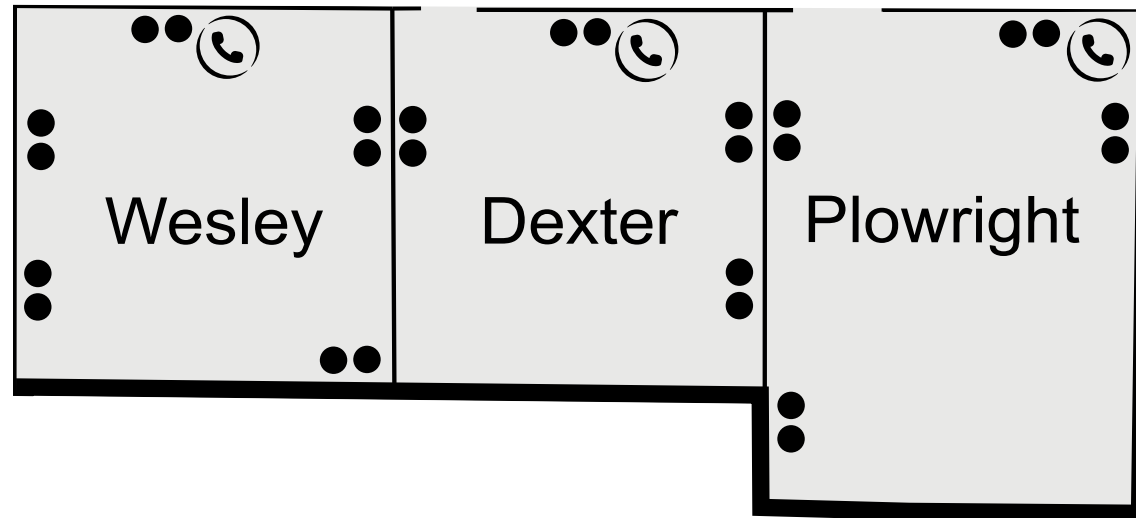

FOREST PINES

THE QHOTELS COLLECTION

GROUND FLOOR

FOREST PINES

THE QHOTELS COLLECTION

FIRST FLOOR

FOREST PINES

THE QHOTELS COLLECTION

KEY

- Single 13amp Power Point
- Double 13amp Power Point
- ☎ Telephone Socket
- ♿ Wheelchair Access
- 🚪 Fire Exit

KEY

- Single 13amp Power Point
- Double 13amp Power Point
- ☎ Telephone Socket
- ♿ Wheelchair Access
- 🚪 Fire Exit

FOREST PINES

THE GHOTELS COLLECTION

GROUND FLOOR

KEY

- Single 13amp Power Point
- Double 13amp Power Point
- ☎ Telephone Socket
- ♿ Wheelchair Access
- 🚪 Fire Exit

FOREST PINES

THE QHOTELS COLLECTION

FIRST FLOOR

KEY

- Single 13amp Power Point
- Double 13amp Power Point
- ☎ Telephone Socket
- ♿ Wheelchair Access
- 🚪 Fire Exit

FOREST PINES

THE GHOTELS COLLECTION

FIRST FLOOR

CAPACITIES

Meeting Room	Width m	Height m	Theatre Style	Cabaret	Classroom	Boardroom	Banquet	U-Shape	Dinner Dance	Size m ²	Length m
Tennyson Suite	12.85	3.5	370	224	172	96	300	78	280	334	26
Newton Suite	9.95	3.05	280	168	132	74	180	60	160	259	26
Plowright	6.35	2.75	40	28	28	20	32	n/a	n/a	56	8.8
Forest Suite	12	2.65	220	160	120	60	200	50	170	285	25
The Wesley	6.3	2.75	n/a	n/a	n/a	16	n/a	n/a	n/a	42	6.7
The Dexter	6.5	2.75	n/a	n/a	n/a	16	n/a	n/a	n/a	43	6.7