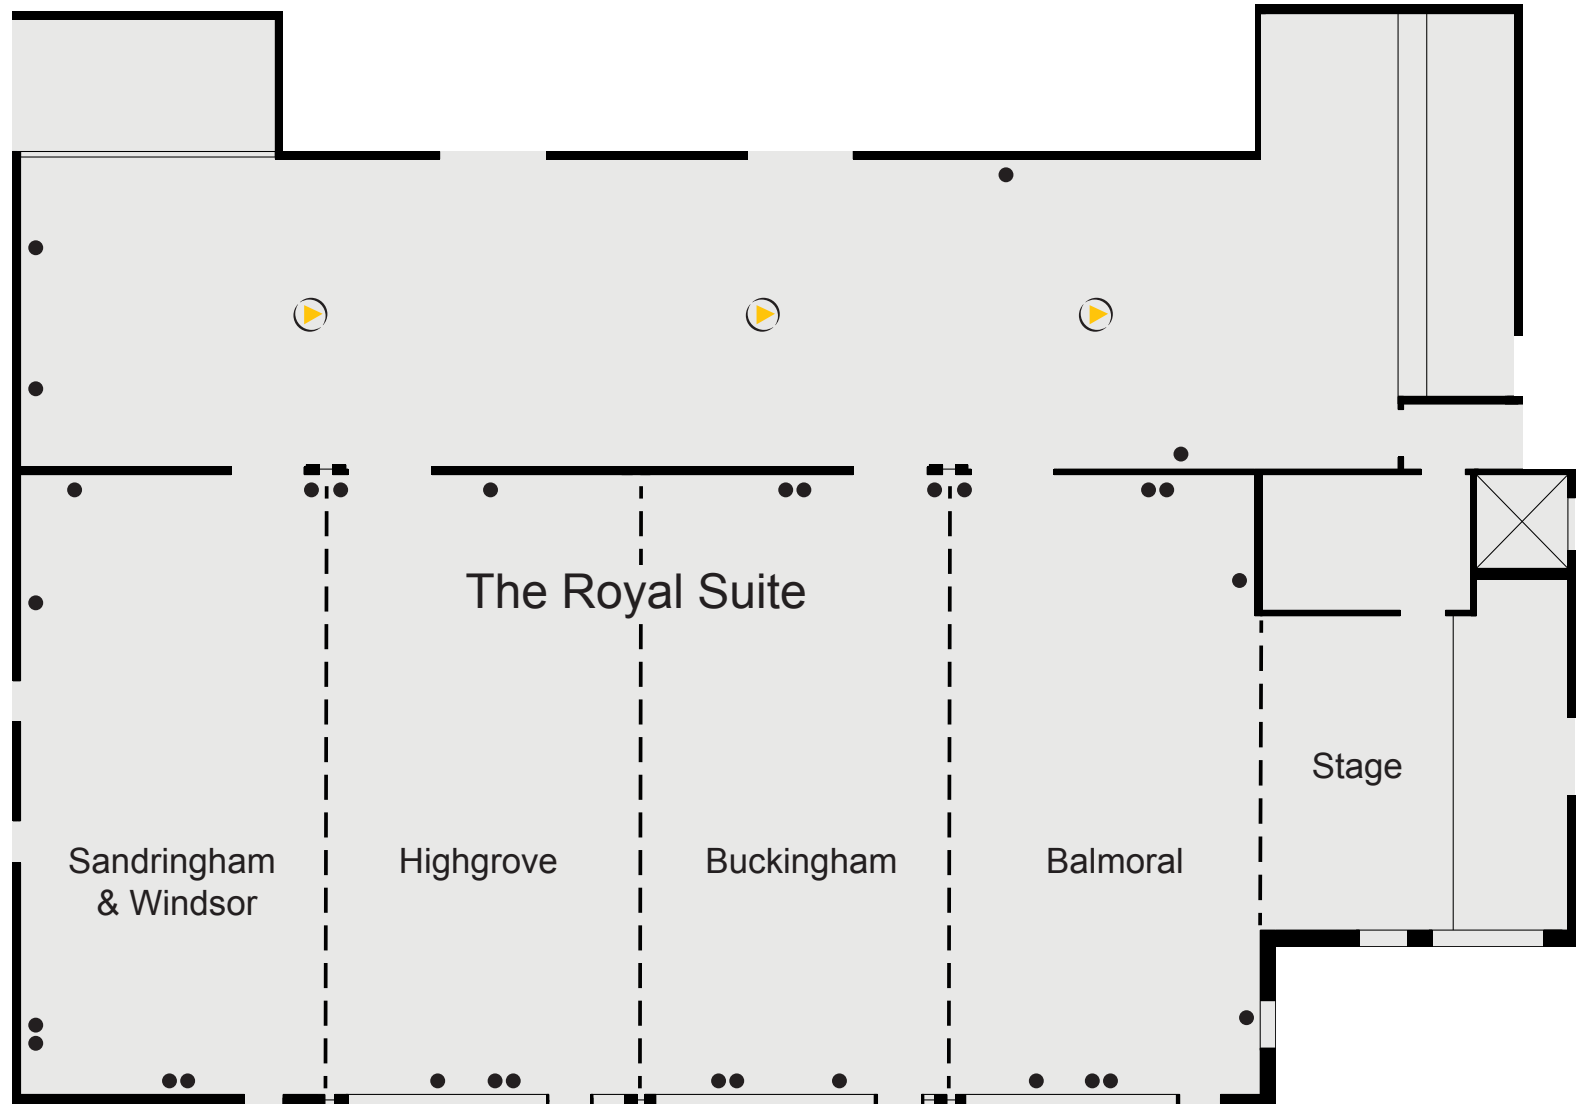

# THE PARK ROYAL

THE QHOTELS COLLECTION

LOWER GROUND FLOOR

THE PARK ROYAL

THE GHOTELS COLLECTION

GROUND FLOOR

THE PARK ROYAL

THE QHOTELS COLLECTION

**KEY**

- Single 13amp Power Point
- Double 13amp Power Point
- ▶ Natural Light
- ☎ Telephone Socket
- ♿ Wheelchair Access

**THE PARK ROYAL**

THE GHOTELS COLLECTION

LOWER GROUND FLOOR

**KEY**

- Single 13amp Power Point
- Double 13amp Power Point
- ▶ Natural Light
- ☎ Telephone Socket
- ♿ Wheelchair Access

**THE PARK ROYAL**

THE GHOTELS COLLECTION

GROUND FLOOR

# CAPACITIES

Meeting Room	Theatre Style	Cabaret	Classroom	Boardroom	U-Shape	Dinner Dance
The Royal Suite	400	175	168	N/A	N/A	260
Balmoral	70	35	30	28	28	N/A
Balmoral & Buckingham	150	70	126	N/A	N/A	100
Balomoral, Buckingham & Highgrove	240	126	120	N/A	N/A	180
The Garden Suite	140	77	70	N/A	N/A	100
Ash	20	N/A	N/A	15	N/A	N/A
Ash & Beech	44	28	22	24	18	N/A
Ash, Beech & Cedar	80	42	36	N/A	30	50
Ash, Beech, Cedar & Maple	110	56	50	N/A	N/A	80
The Willow	40	N/A	18	24	N/A	N/A
Tatton	18	N/A	N/A	10	N/A	N/A
Arley	12	N/A	N/A	8	N/A	N/A
Walton	12	N/A	N/A	8	N/A	N/A
Marbury	12	N/A	N/A	8	N/A	N/A