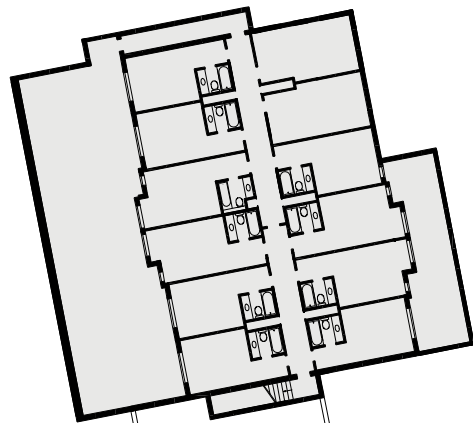

# THE PARK ROYAL

THE QHOTELS COLLECTION

LOWER GROUND FLOOR

THE PARK ROYAL

THE GHOTELS COLLECTION

GROUND FLOOR

THE PARK ROYAL

THE QHOTELS COLLECTION

**KEY**

- Single 13amp Power Point
- Double 13amp Power Point
- ▶ Natural Light
- ☎ Telephone Socket
- ♿ Wheelchair Access

**THE PARK ROYAL**

THE GHOTELS COLLECTION

LOWER GROUND FLOOR

**KEY**

- Single 13amp Power Point
- Double 13amp Power Point
- ▶ Natural Light
- ☎ Telephone Socket
- ♿ Wheelchair Access