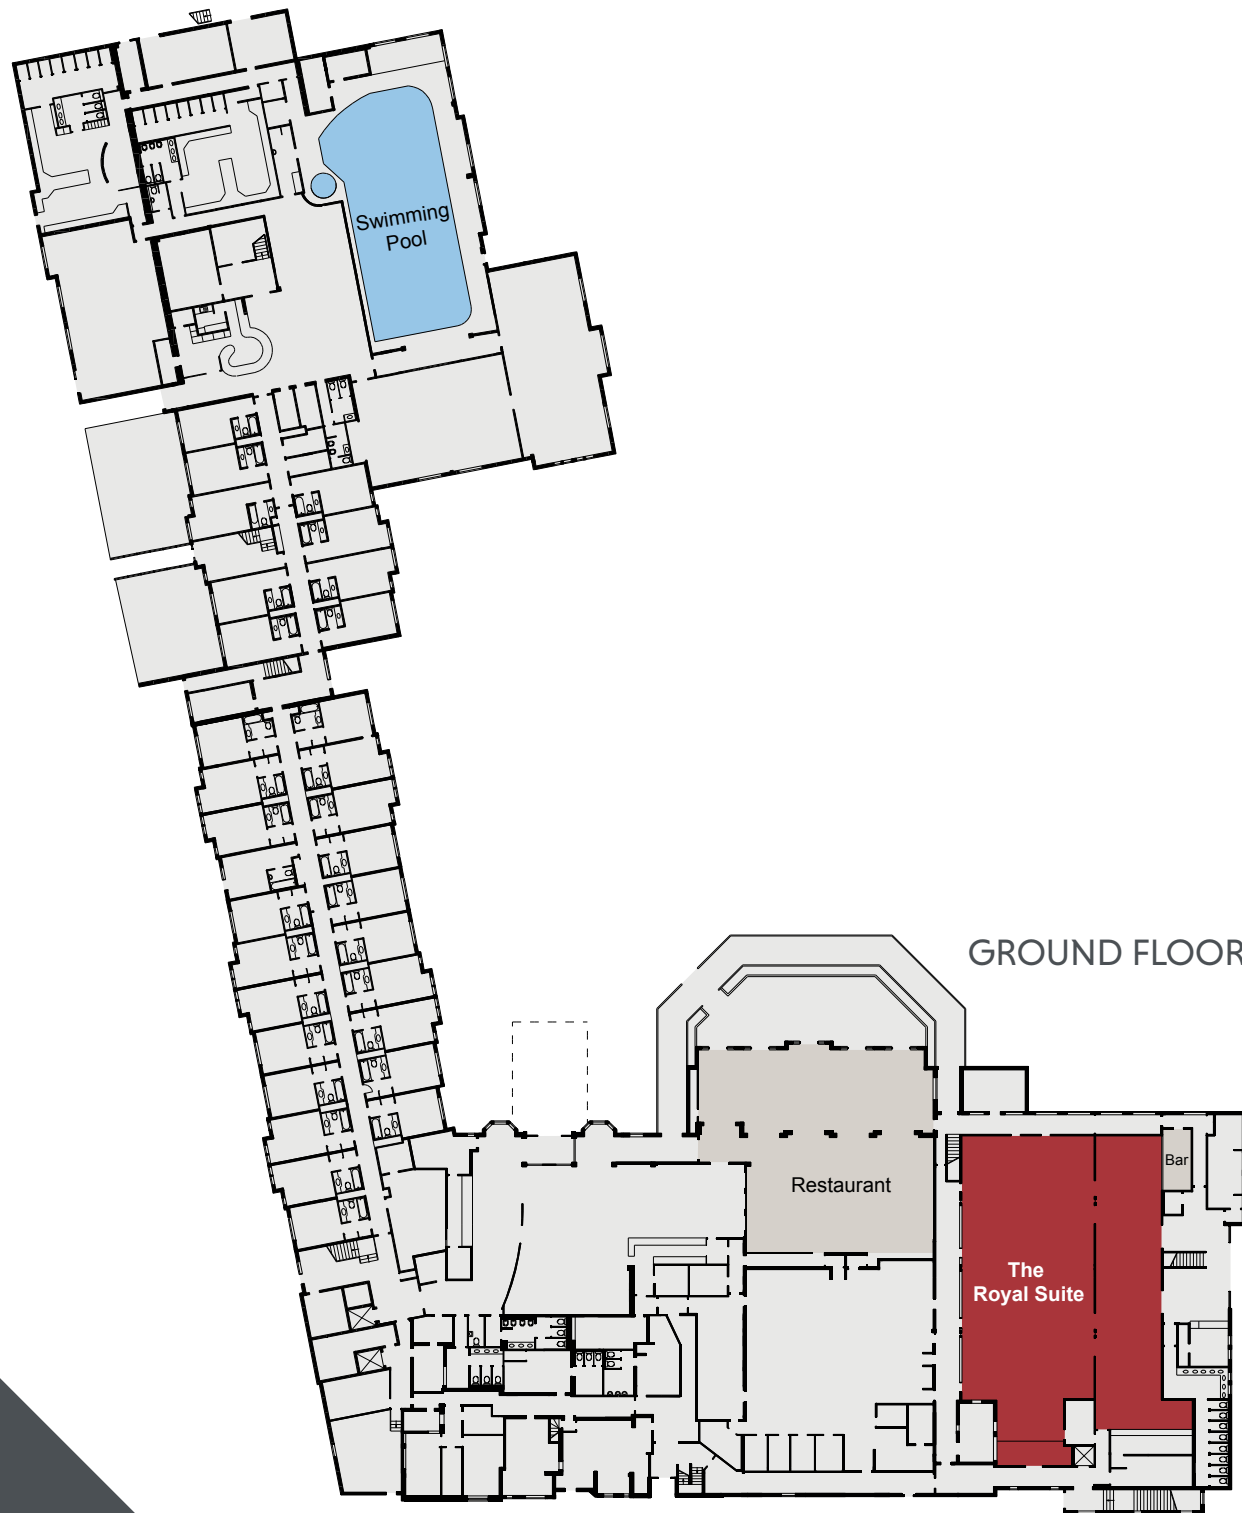

# THE PARK ROYAL

THE QHOTELS COLLECTION

LOWER GROUND FLOOR

THE PARK ROYAL

THE GHOTELS COLLECTION

GROUND FLOOR

THE PARK ROYAL

THE QHOTELS COLLECTION

**KEY**

- Single 13amp Power Point
- Double 13amp Power Point
- ▶ Natural Light
- ☎ Telephone Socket
- ♿ Wheelchair Access

**THE PARK ROYAL**

THE GHOTELS COLLECTION

LOWER GROUND FLOOR

**KEY**

- Single 13amp Power Point
- Double 13amp Power Point
- ▶ Natural Light
- ☎ Telephone Socket
- ♿ Wheelchair Access

**THE PARK ROYAL**

THE GHOTELS COLLECTION

GROUND FLOOR

# CAPACITIES

Meeting Room	Theatre Style	Cabaret	Classroom	Boardroom	U-Shape	Dinner Dance
The Royal Suite	400	175	168	N/A	N/A	260
Balmoral	70	35	30	28	28	N/A
Balmoral & Buckingham	150	70	126	N/A	N/A	100
Balomoral, Buckingham & Highgrove	240	126	120	N/A	N/A	180
The Garden Suite	140	77	70	N/A	N/A	100
Ash	20	N/A	N/A	15	N/A	N/A
Ash & Beech	44	28	22	24	18	N/A
Ash, Beech & Cedar	80	42	36	N/A	30	50
Ash, Beech, Cedar & Maple	110	56	50	N/A	N/A	80
The Willow	40	N/A	18	24	N/A	N/A
Tatton	18	N/A	N/A	10	N/A	N/A
Arley	12	N/A	N/A	8	N/A	N/A
Walton	12	N/A	N/A	8	N/A	N/A
Marbury	12	N/A	N/A	8	N/A	N/A