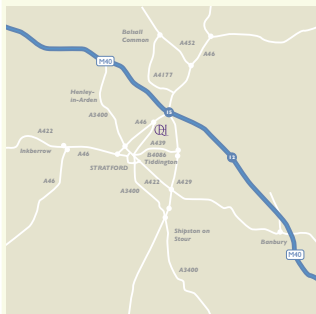

Free Parking for 220 Cars

Minutes from Junction 15 of the M40

## BY ROAD

Leave the M40 at Junction 15 and follow the A46 signposted Stratford. At the first roundabout take the A439 signposted Stratford Town Centre. Stratford Manor is one mile along this road, on the left.

Alternatively, from Stratford Town Centre follow the A439 signposted Warwick and M40. Stratford Manor is three miles along this road on the right.

## BY RAIL

Stratford-upon-Avon – 3 miles.

Leamington Spa – 8 miles.

Warwick Parkway – 6 miles.