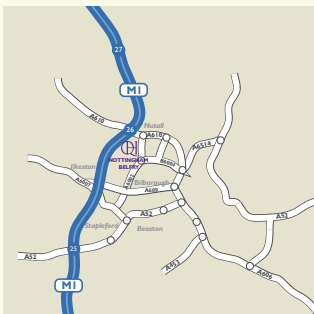

Free Car Parking for 250 Cars

On the edge of the City, just minutes from the Junction 26 of the M1

HOW TO FIND THE NOTTINGHAM BELFRY

BY ROAD

From J26, M1 Motorway

From J26, take the A610 towards Nottingham for half a mile, keep in the right hand lane. At the roundabout take the last turning off, A6002 (Woodhouse Way) to Stapleford/Strelley. Travel for three quarters of a mile, you will see the hotel on the right as you approach a roundabout, take the last exit (Mellor's Way) and the hotel is on the right.

From the Centre of Nottingham

Pick up the A610 to M1 north/Eastwood/Ripley from the ringroad. Continue on the A610 until half a mile from J26, M1. At the roundabout take the second turning off, A6002 (Woodhouse Way) to Stapleford/Strelley. Travel for three quarters of a mile, you will see the hotel on the right as you approach a roundabout, take the last exit (Mellor's Way) and the hotel is on the right.

BY RAIL

Nottingham Central Station – 5 miles.

BY AIR

Nottingham East Midlands – 15 miles.

THE NOTTINGHAM BELFRY

Mellors Way off Woodhouse Way, Nottingham, NG8 6PY

Tel: 0115 9739393 Fax: 0115 9739494

Email: nottinghambelfryevents@qhotels.co.uk