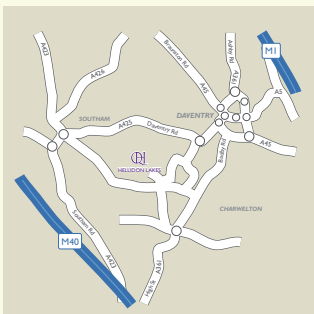

QHOTELS

Hellidon Lakes

Hellidon, Northamptonshire

★★★★

110 Bedrooms

20 Conference and Meeting Rooms

Choice of Restaurants and Bars

Grounds for Team Building Activities

27 Holes of Golf

Reflections - Health, Fitness and Spa

Tennis Courts and Ten-Pin Bowling Alley

Close to the M1, M40 and M6 Motorways

HOW TO FIND HELLIDON LAKES

BY ROAD

From the M1

Exit at Junction 16 and take the A45 towards Daventry. After approx. eight miles take the A361 towards Banbury. Approx. five miles from Daventry (just before Charwelton) turn right towards Hellidon and Priors Marston. After approx. 2.2 miles take the second turning on the right towards Hellidon. The hotel is on the left.

From the M40

Leave Junction 11 (Banbury) and take the A361 towards Daventry. After passing through Charwelton, turn left towards Hellidon and Priors Marston. After approx. 2.2 miles take the second turning on the right towards Hellidon. The hotel is on the left.

BY AIR

Birmingham International – 31 miles.
Heathrow – 80 miles.

BY RAIL

Rugby – 19 miles.
Northampton – 17 miles.

HELLIDON LAKES

Hellidon, Daventry, Northamptonshire, NN11 6GG

Tel: 01327 262550 Fax: 01327 262559