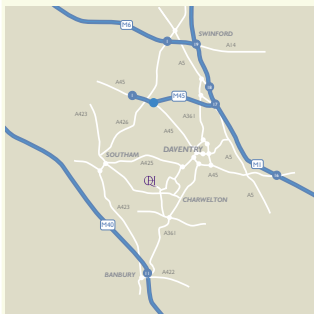

27 Holes of Golf

Reflections - Health, Fitness and Spa

Tennis Courts and Ten-Pin Bowling Alley

Close to the M1, M40 and M6 Motorways

HOW TO FIND HELLIDON LAKES

BY ROAD

From the M1

Exit at Junction 16 and take the A45 towards Daventry. After approx. eight miles take the A361 towards Banbury. Approx. five miles from Daventry (just before Charwelton) turn right towards Hellidon and Priors Marston. After approx. 2.2 miles take the second turning on the right towards Hellidon. The hotel is on the left.

From the M40

Leave Junction 11 (Banbury) and take the A361 towards Daventry. After passing through Charwelton, turn left towards Hellidon and Priors Marston. After approx. 2.2 miles take the second turning on the right towards Hellidon. The hotel is on the left.

BY AIR

Birmingham International – 31 miles.
Heathrow – 80 miles.

BY RAIL

Rugby – 19 miles.
Northampton – 17 miles.

HELLIDON LAKES

Hellidon, Daventry, Northamptonshire, NN11 6GG

Tel: 01327 262550 Fax: 01327 262559