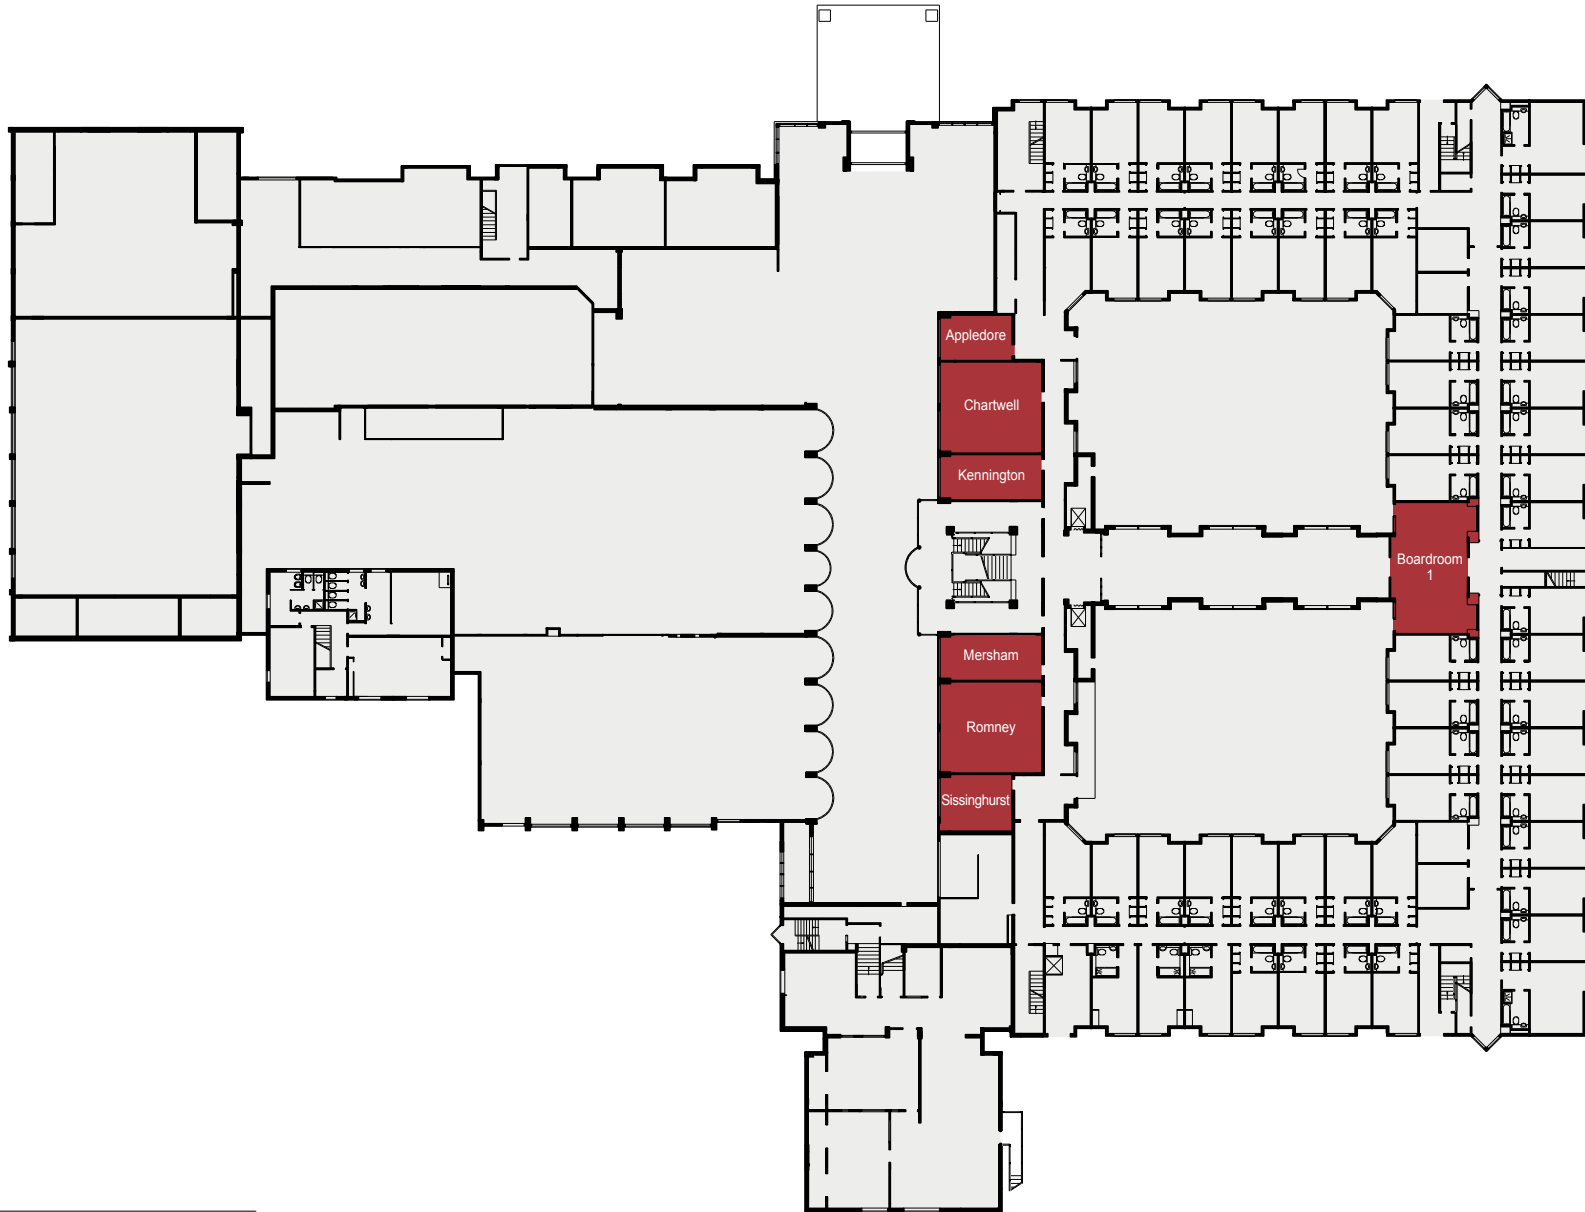

ASHFORD INTERNATIONAL

THE QHOTELS COLLECTION

ASHFORD INTERNATIONAL

THE QHOTELS COLLECTION

GROUND FLOOR

ASHFORD INTERNATIONAL

THE QHOTELS COLLECTION

FIRST FLOOR

ASHFORD INTERNATIONAL

THE QHOTELS COLLECTION

SECOND FLOOR

KEY

- Single 13amp Power Point
- Double 13amp Power Point
- ▶ Natural Light
- ☎ Telephone Socket
- * Hanging Points
- ♿ Wheelchair Access

ASHFORD INTERNATIONAL

THE QHOTELS COLLECTION

GROUND FLOOR

KEY

- Single 13amp Power Point
- Double 13amp Power Point
- ▶ Natural Light
- ☎ Telephone Socket
- * Hanging Points
- ♿ Wheelchair Access

ASHFORD INTERNATIONAL

THE QHOTELS COLLECTION