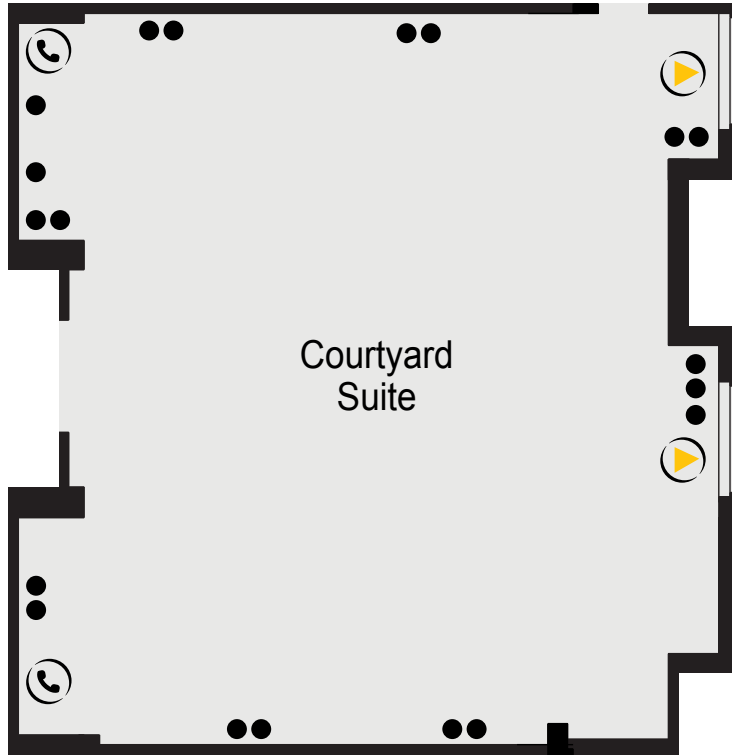

KEY

- Single 13amp Power Point
- ●● Double 13amp Power Point
- Natural Light
- ☎ Telephone Socket
- Hanging Points
- ♿ Wheelchair Access

ASHFORD INTERNATIONAL

THE QHOTELS COLLECTION

GROUND FLOOR