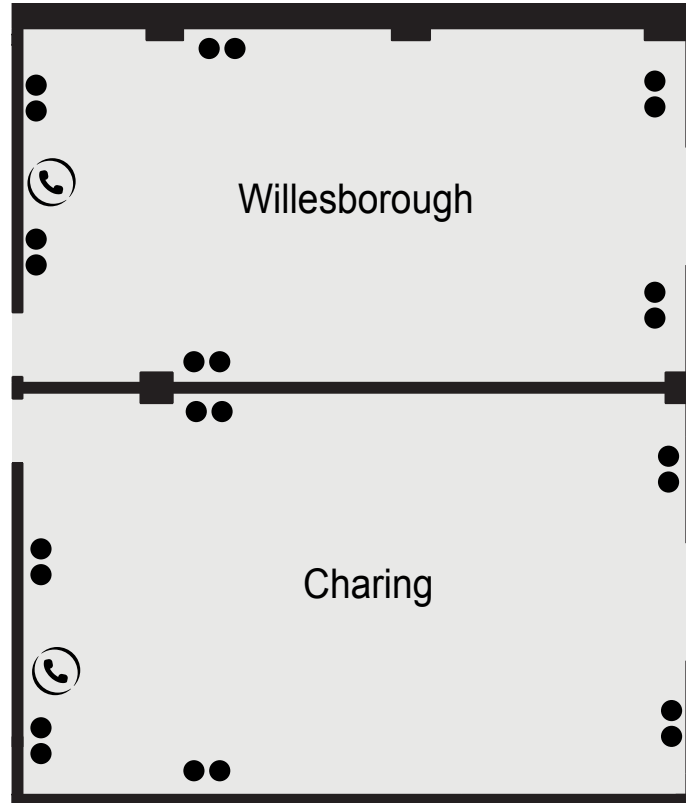

ASHFORD INTERNATIONAL

THE QHOTELS COLLECTION

SECOND FLOOR

KEY

- Single 13amp Power Point
- Double 13amp Power Point
- ▶ Natural Light
- ☎ Telephone Socket
- * Hanging Points
- ♿ Wheelchair Access

ASHFORD INTERNATIONAL

THE QHOTELS COLLECTION

GROUND FLOOR

KEY

- Single 13amp Power Point
- Double 13amp Power Point
- ▶ Natural Light
- ☎ Telephone Socket
- * Hanging Points
- ♿ Wheelchair Access

ASHFORD INTERNATIONAL

THE QHOTELS COLLECTION