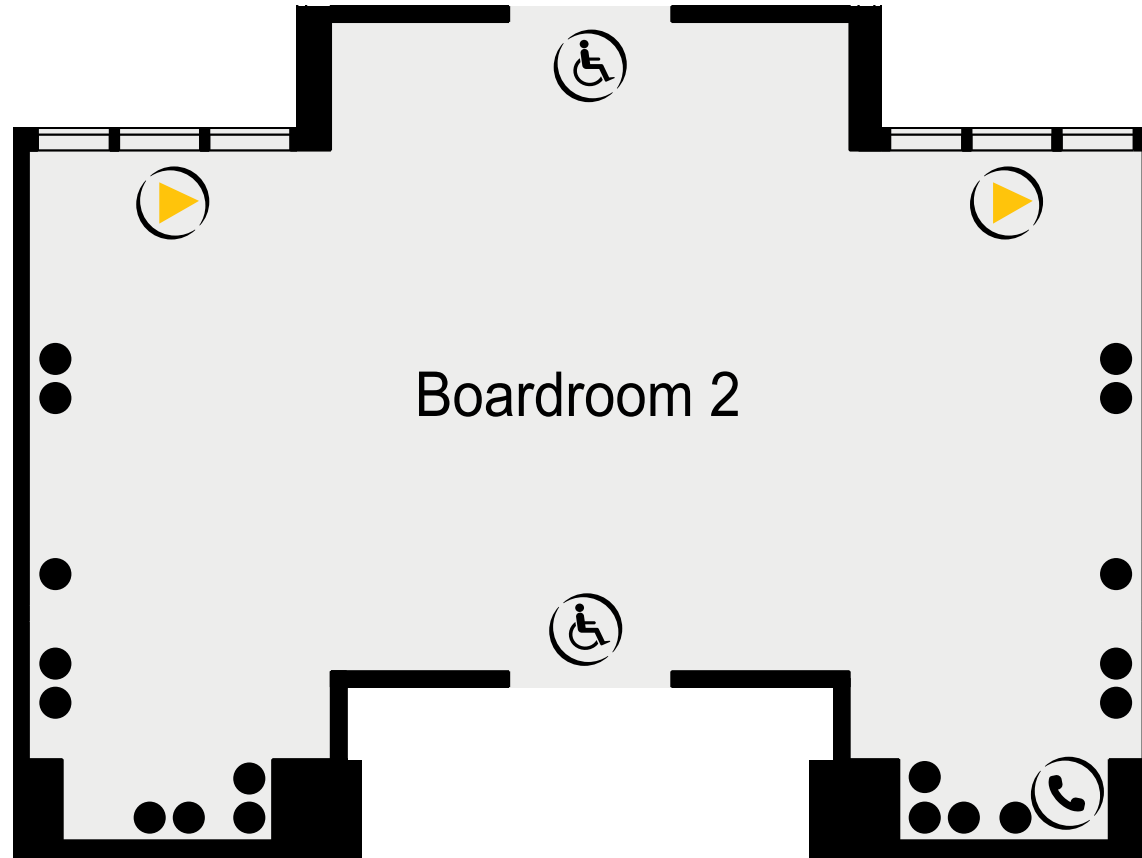

THE QHOTELS COLLECTION

FIRST FLOOR

KEY

- Single 13amp Power Point
- Double 13amp Power Point
- ▶ Natural Light
- ☎ Telephone Socket
- * Hanging Points
- ♿ Wheelchair Access

ASHFORD INTERNATIONAL

THE QHOTELS COLLECTION

FIRST FLOOR

KEY

- Single 13amp Power Point
- Double 13amp Power Point
- ▶ Natural Light
- ☎ Telephone Socket
- * Hanging Points
- ♿ Wheelchair Access

ASHFORD INTERNATIONAL

THE QHOTELS COLLECTION

SECOND FLOOR

CAPACITIES

Meeting Room	Theatre Style	Cabaret	Classroom	Boardroom	Banquet	U-Shape	Dinner
The Kent Suite	400	250	120	n/a	280	n/a	280
Canterbury Suite	220	100	80	n/a	150	n/a	150
Maidstone	200	120	80	n/a	120	n/a	n/a
Tonbridge	200	120	80	n/a	120	n/a	n/a
Courtyard	80	50	20	30	60	24	n/a
Garden	80	50	20	30	60	24	n/a
Whitstable	60	50	20	30	50	25	n/a
Chartwell	30	30	n/a	26	n/a	20	n/a
Faversham	60	50	20	30	50	25	n/a
Boardroom 1	n/a	n/a	n/a	12	n/a	n/a	n/a
Willesborough	50	n/a	n/a	24	24	n/a	n/a
Tankerton	50	50	30	25	n/a	20	n/a
Boardroom 2	n/a	n/a	n/a	14	n/a	n/a	n/a
Romney	30	30	n/a	26	n/a	20	n/a
Charing	50	n/a	n/a	24	24	n/a	n/a
Kennington	20	n/a	n/a	12	n/a	n/a	n/a
Mersham	20	n/a	n/a	12	n/a	n/a	n/a
Sissinghurst	n/a	n/a	n/a	8	n/a	n/a	n/a
Appledore	n/a	n/a	n/a	6	n/a	n/a	n/a