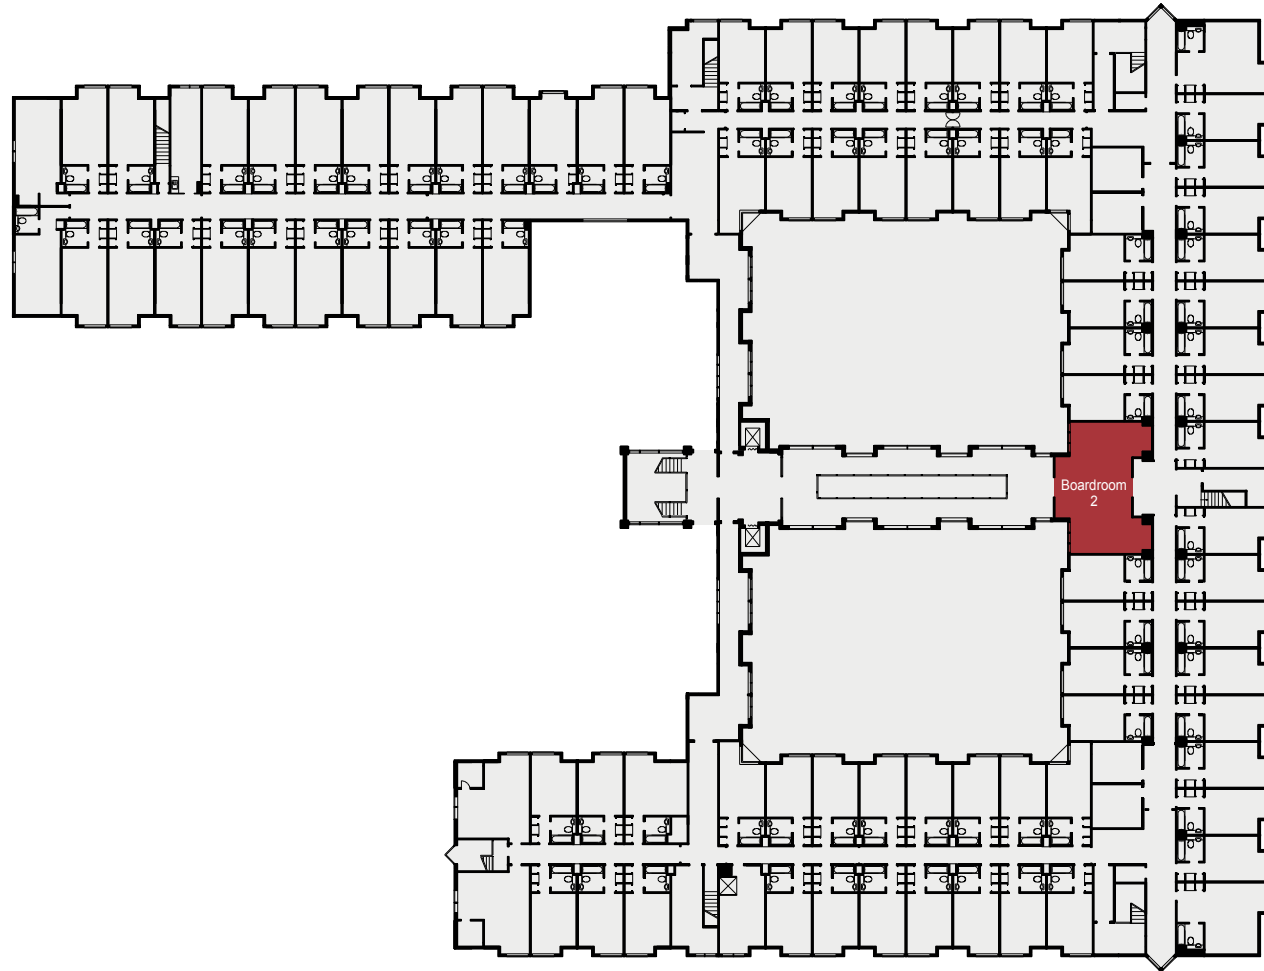

ASHFORD INTERNATIONAL

THE QHOTELS COLLECTION

ASHFORD INTERNATIONAL

THE QHOTELS COLLECTION

GROUND FLOOR

ASHFORD INTERNATIONAL

THE QHOTELS COLLECTION

FIRST FLOOR

ASHFORD INTERNATIONAL

THE QHOTELS COLLECTION

SECOND FLOOR

KEY

- Single 13amp Power Point
- Double 13amp Power Point
- ▶ Natural Light
- ☎ Telephone Socket
- * Hanging Points
- ♿ Wheelchair Access

ASHFORD INTERNATIONAL