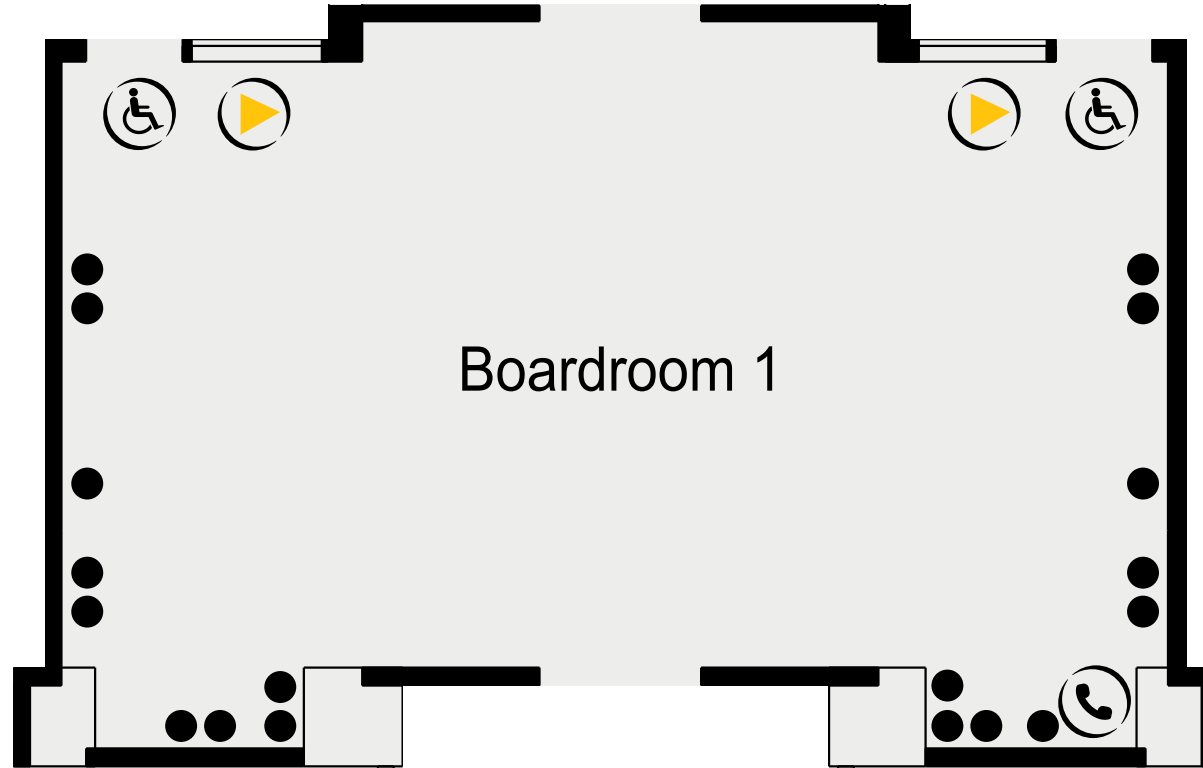

ASHFORD INTERNATIONAL

THE QHOTELS COLLECTION

FIRST FLOOR

KEY

- Single 13amp Power Point
- Double 13amp Power Point
- ▶ Natural Light
- ☎ Telephone Socket
- * Hanging Points
- ♿ Wheelchair Access

ASHFORD INTERNATIONAL

THE QHOTELS COLLECTION

FIRST FLOOR

KEY

- Single 13amp Power Point
- Double 13amp Power Point
- ▶ Natural Light
- ☎ Telephone Socket
- * Hanging Points
- ♿ Wheelchair Access

ASHFORD INTERNATIONAL

THE QHOTELS COLLECTION