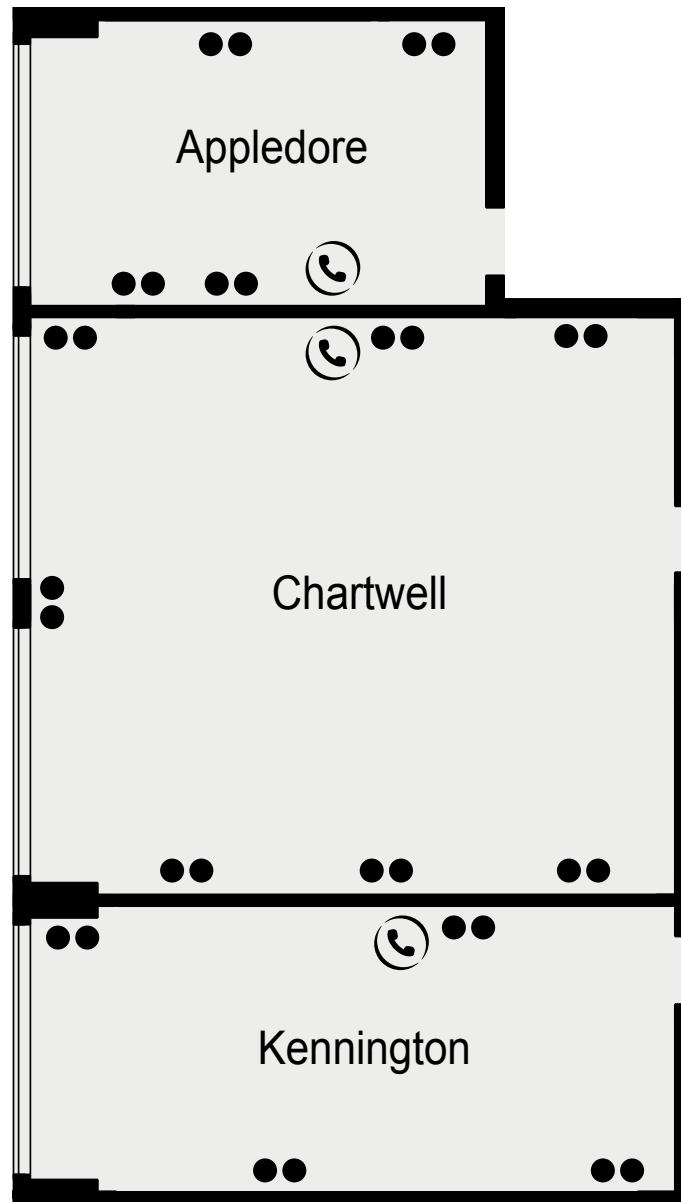

KEY

- Single 13amp Power Point
- Double 13amp Power Point
- ▶ Natural Light
- ☎ Telephone Socket
- * Hanging Points
- ♿ Wheelchair Access

ASHFORD INTERNATIONAL

THE QHOTELS COLLECTION

GROUND FLOOR

KEY

- Single 13amp Power Point
- Double 13amp Power Point
- ▶ Natural Light
- ☎ Telephone Socket
- * Hanging Points
- ♿ Wheelchair Access

ASHFORD INTERNATIONAL

THE QHOTELS COLLECTION

FIRST FLOOR

KEY

- Single 13amp Power Point
- Double 13amp Power Point
- ▶ Natural Light
- ☎ Telephone Socket
- * Hanging Points
- ♿ Wheelchair Access

ASHFORD INTERNATIONAL