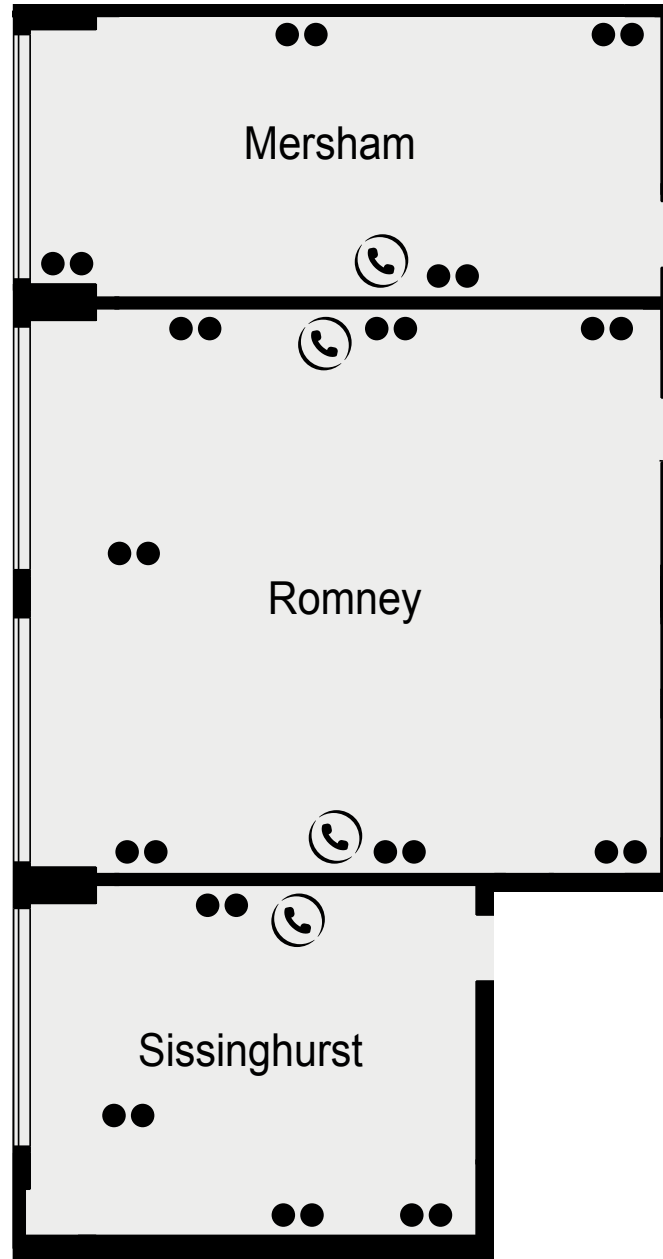

KEY

- Single 13amp Power Point
- Double 13amp Power Point
- ▶ Natural Light
- ☎ Telephone Socket
- * Hanging Points
- ♿ Wheelchair Access

ASHFORD INTERNATIONAL

THE QHOTELS COLLECTION

GROUND FLOOR

KEY

- Single 13amp Power Point
- Double 13amp Power Point
- ▶ Natural Light
- ☎ Telephone Socket
- * Hanging Points
- ♿ Wheelchair Access

ASHFORD INTERNATIONAL

THE QHOTELS COLLECTION

FIRST FLOOR

KEY

- Single 13amp Power Point
- Double 13amp Power Point
- ▶ Natural Light
- ☎ Telephone Socket
- * Hanging Points
- ♿ Wheelchair Access

ASHFORD INTERNATIONAL