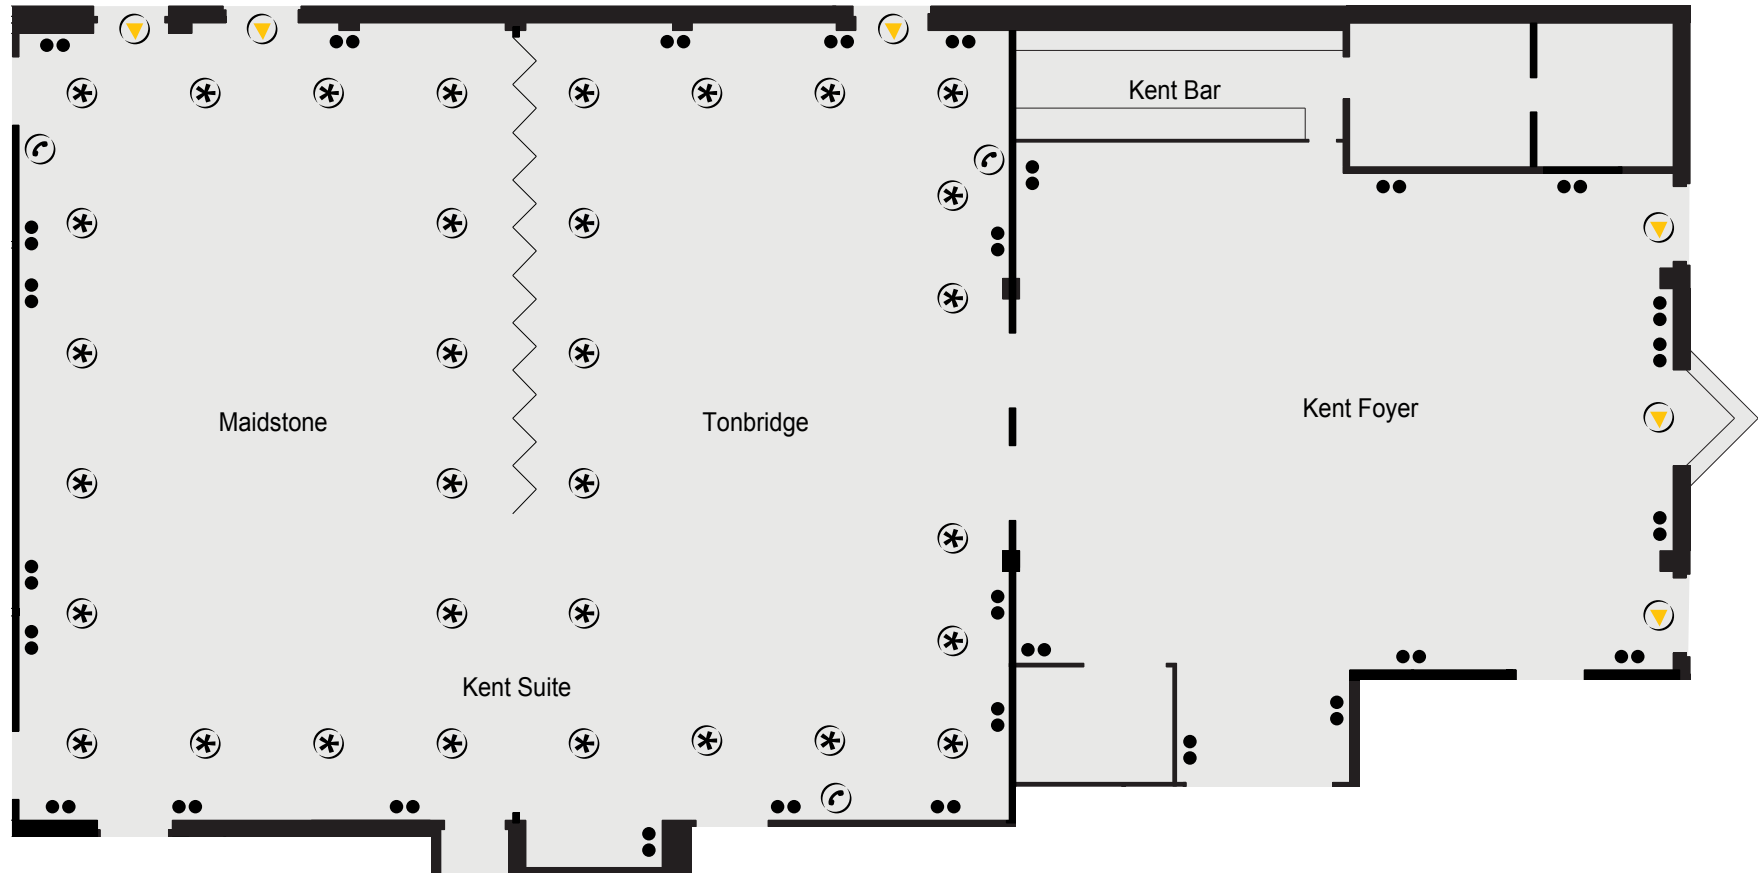

ASHFORD INTERNATIONAL

THE QHOTELS COLLECTION

ASHFORD INTERNATIONAL

THE QHOTELS COLLECTION

GROUND FLOOR

ASHFORD INTERNATIONAL

THE QHOTELS COLLECTION

FIRST FLOOR

ASHFORD INTERNATIONAL

THE QHOTELS COLLECTION

SECOND FLOOR

KEY

- Single 13amp Power Point
- Double 13amp Power Point
- ▶ Natural Light
- ☎ Telephone Socket
- * Hanging Points
- ♿ Wheelchair Access

ASHFORD INTERNATIONAL

THE QHOTELS COLLECTION

GROUND FLOOR

KEY

- Single 13amp Power Point
- Double 13amp Power Point
- ▶ Natural Light
- ☎ Telephone Socket
- * Hanging Points
- ♿ Wheelchair Access

ASHFORD INTERNATIONAL

THE QHOTELS COLLECTION

GROUND FLOOR

KEY

- Single 13amp Power Point
- Double 13amp Power Point
- ▶ Natural Light
- ☎ Telephone Socket
- * Hanging Points
- ♿ Wheelchair Access

ASHFORD INTERNATIONAL

THE QHOTELS COLLECTION

GROUND FLOOR