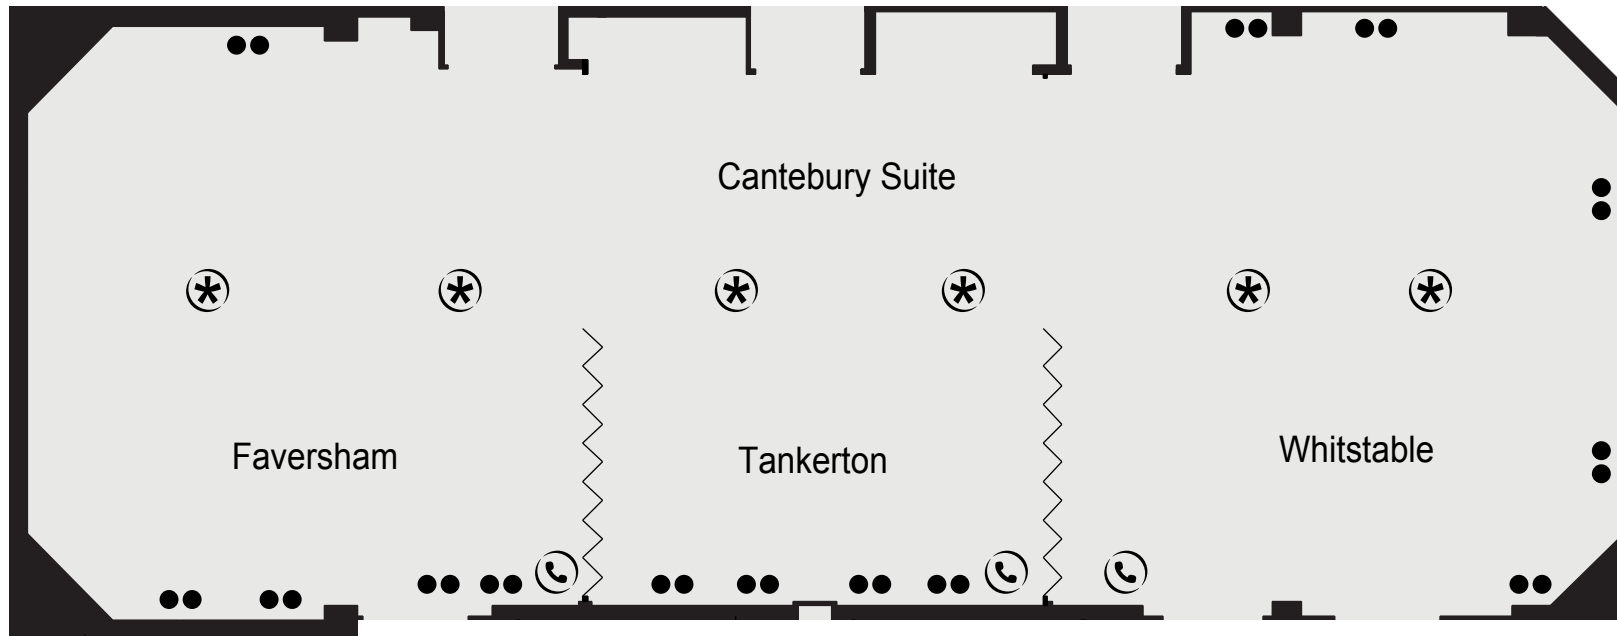

THE QHOTELS COLLECTION

GROUND FLOOR

KEY

- Single 13amp Power Point
- Double 13amp Power Point
- ▶ Natural Light
- ☎ Telephone Socket
- * Hanging Points
- ♿ Wheelchair Access

ASHFORD INTERNATIONAL

THE QHOTELS COLLECTION

GROUND FLOOR

KEY

- Single 13amp Power Point
- Double 13amp Power Point
- ▶ Natural Light
- ☎ Telephone Socket
- * Hanging Points
- ♿ Wheelchair Access

ASHFORD INTERNATIONAL

THE QHOTELS COLLECTION

GROUND FLOOR

KEY

- Single 13amp Power Point
- Double 13amp Power Point
- ▶ Natural Light
- ☎ Telephone Socket
- * Hanging Points
- ♿ Wheelchair Access

ASHFORD INTERNATIONAL

THE QHOTELS COLLECTION

GROUND FLOOR

KEY

- Single 13amp Power Point
- Double 13amp Power Point
- ▶ Natural Light
- ☎ Telephone Socket
- * Hanging Points
- ♿ Wheelchair Access