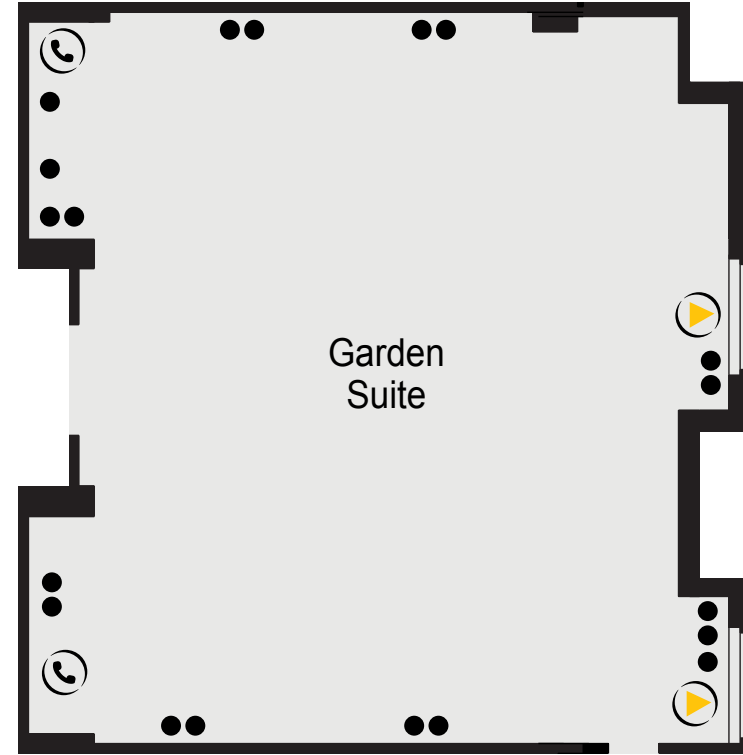

KEY

- Single 13amp Power Point
- ●● Double 13amp Power Point
- Natural Light
- ☎ Telephone Socket
- Hanging Points
- ♿ Wheelchair Access

ASHFORD INTERNATIONAL

THE QHOTELS COLLECTION

GROUND FLOOR