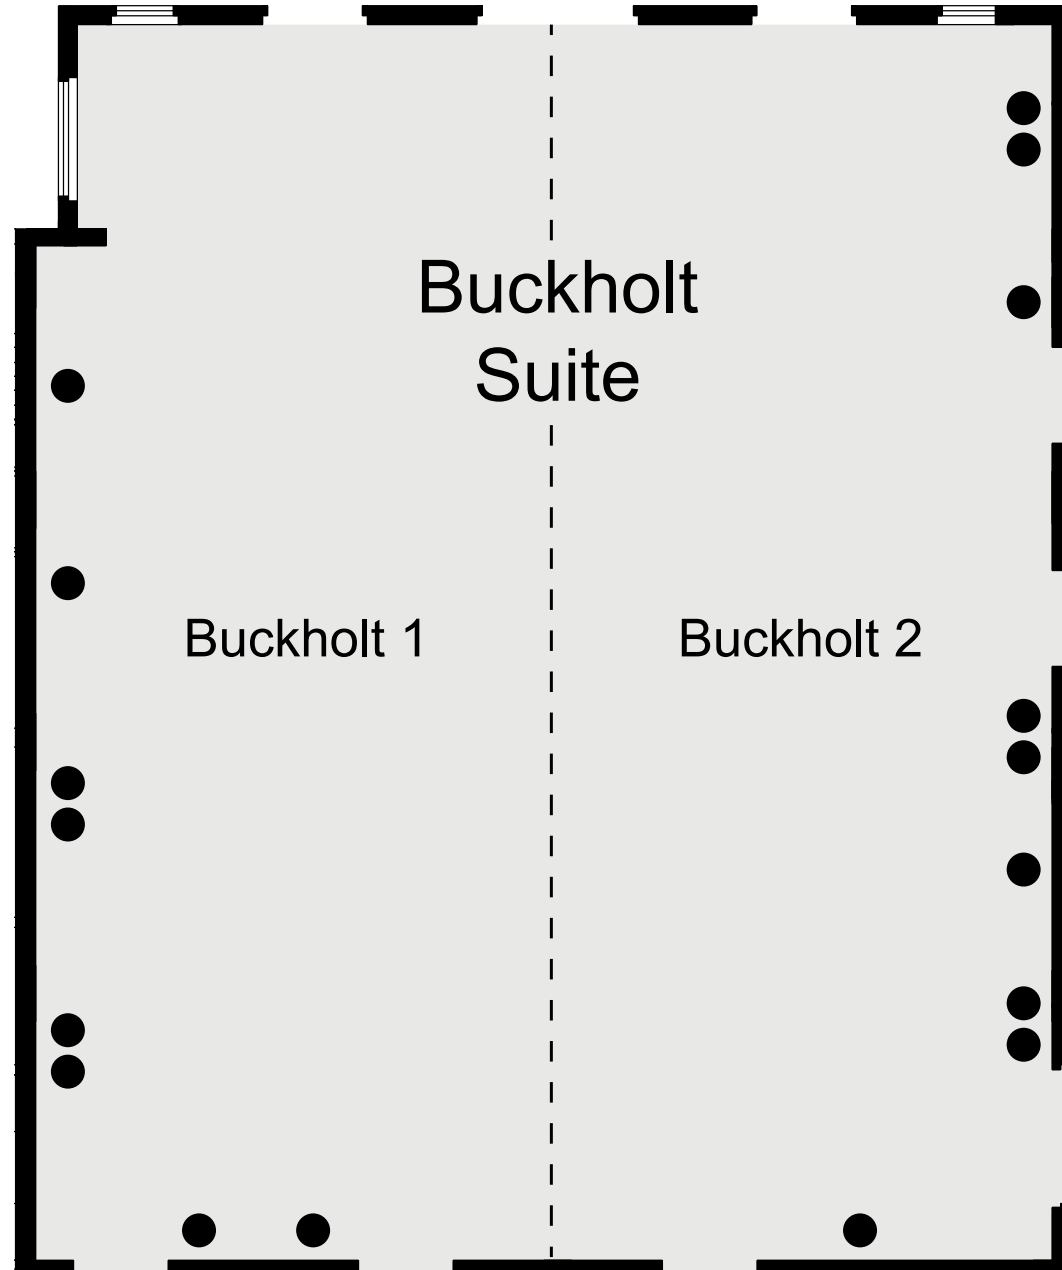

DELTA  
HOTELS

---

MARRIOTT

CHELTENHAM CHASE

**KEY**

- Single 13amp Power Point
- Double 13amp Power Point
- ☎ Telephone Socket
- ♿ Wheelchair Access

**KEY**

- Single 13amp Power Point
- Double 13amp Power Point
- ☎ Telephone Socket
- ♿ Wheelchair Access

**KEY**

- Single 13amp Power Point
- Double 13amp Power Point
- ☎ Telephone Socket
- ♿ Wheelchair Access

**KEY**

- Single 13amp Power Point
- Double 13amp Power Point
- ☎ Telephone Socket
- ♿ Wheelchair Access

# CAPACITIES

Meeting Room	Floor	Theatre	Cabaret	Classroom	Boardroom	Banquet	U-Shape	Dinner Dance
Buckholt Suite	G	300	160	160	80	250	85	200
Buckholt 1	G	120	80	80	60	100	60	80
Buckholt 2	G	120	80	80	60	100	60	80
Abbey & Avon Suite	1	80	64	50	46	70	46	50
Abbey Suite	1	50	40	30	30	50	30	30
Avon Suite	1	50	40	25	24	40	24	n/a
Cathedral Suite	1	60	48	35	30	n/a	30	n/a
Blenheim Suite	1	30	24	20	22	n/a	24	n/a
Meteor Suite	1	30	24	20	n/a	30	24	n/a
Gladiator Suite	1	20	n/a	12	14	n/a	14	n/a
Javelin Suite	1	12	n/a	10	10	n/a	n/a	n/a
Merlin Suite	1	12	n/a	10	10	n/a	n/a	n/a