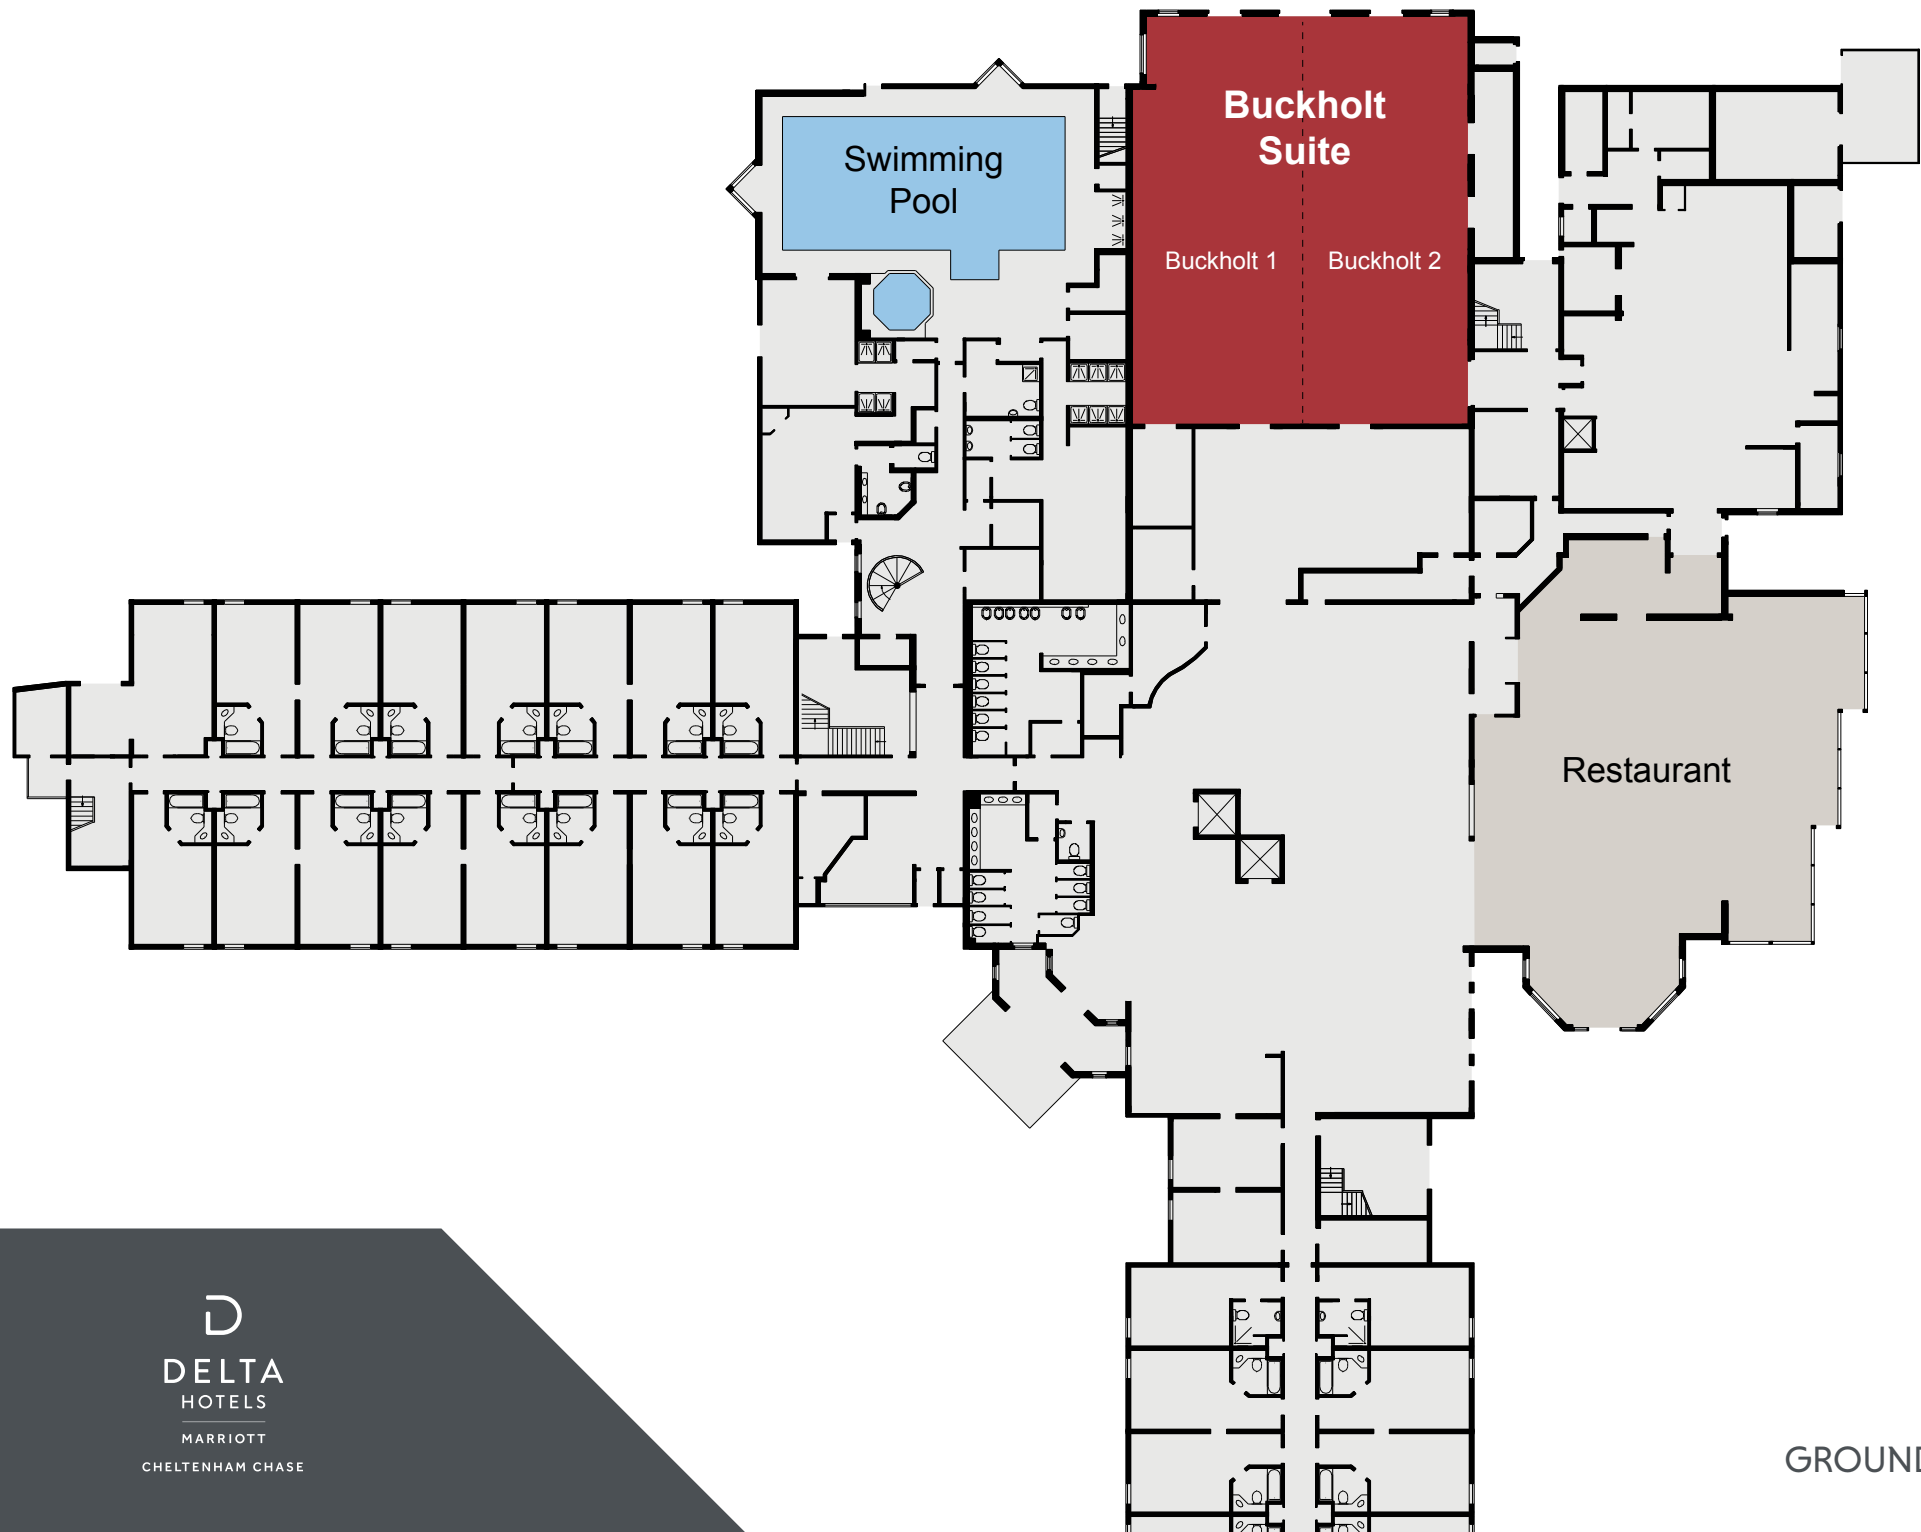

DELTA  
HOTELS

---

MARRIOTT

CHELTENHAM CHASE

**KEY**

- Single 13amp Power Point
- Double 13amp Power Point
- ☎ Telephone Socket
- ♿ Wheelchair Access

**KEY**

- Single 13amp Power Point
- Double 13amp Power Point
- ☎ Telephone Socket
- ♿ Wheelchair Access

**KEY**

- Single 13amp Power Point
- Double 13amp Power Point
- ☎ Telephone Socket
- ♿ Wheelchair Access

**KEY**

- Single 13amp Power Point
- Double 13amp Power Point
- ☎ Telephone Socket
- ♿ Wheelchair Access

# CAPACITIES

Meeting Room	Floor	Theatre	Cabaret	Classroom	Boardroom	Banquet	U-Shape	Dinner Dance
Buckholt Suite	G	300	160	160	80	250	85	200
Buckholt 1	G	120	80	80	60	100	60	80
Buckholt 2	G	120	80	80	60	100	60	80
Abbey & Avon Suite	1	80	64	50	46	70	46	50
Abbey Suite	1	50	40	30	30	50	30	30
Avon Suite	1	50	40	25	24	40	24	n/a
Cathedral Suite	1	60	48	35	30	n/a	30	n/a
Blenheim Suite	1	30	24	20	22	n/a	24	n/a
Meteor Suite	1	30	24	20	n/a	30	24	n/a
Gladiator Suite	1	20	n/a	12	14	n/a	14	n/a
Javelin Suite	1	12	n/a	10	10	n/a	n/a	n/a
Merlin Suite	1	12	n/a	10	10	n/a	n/a	n/a