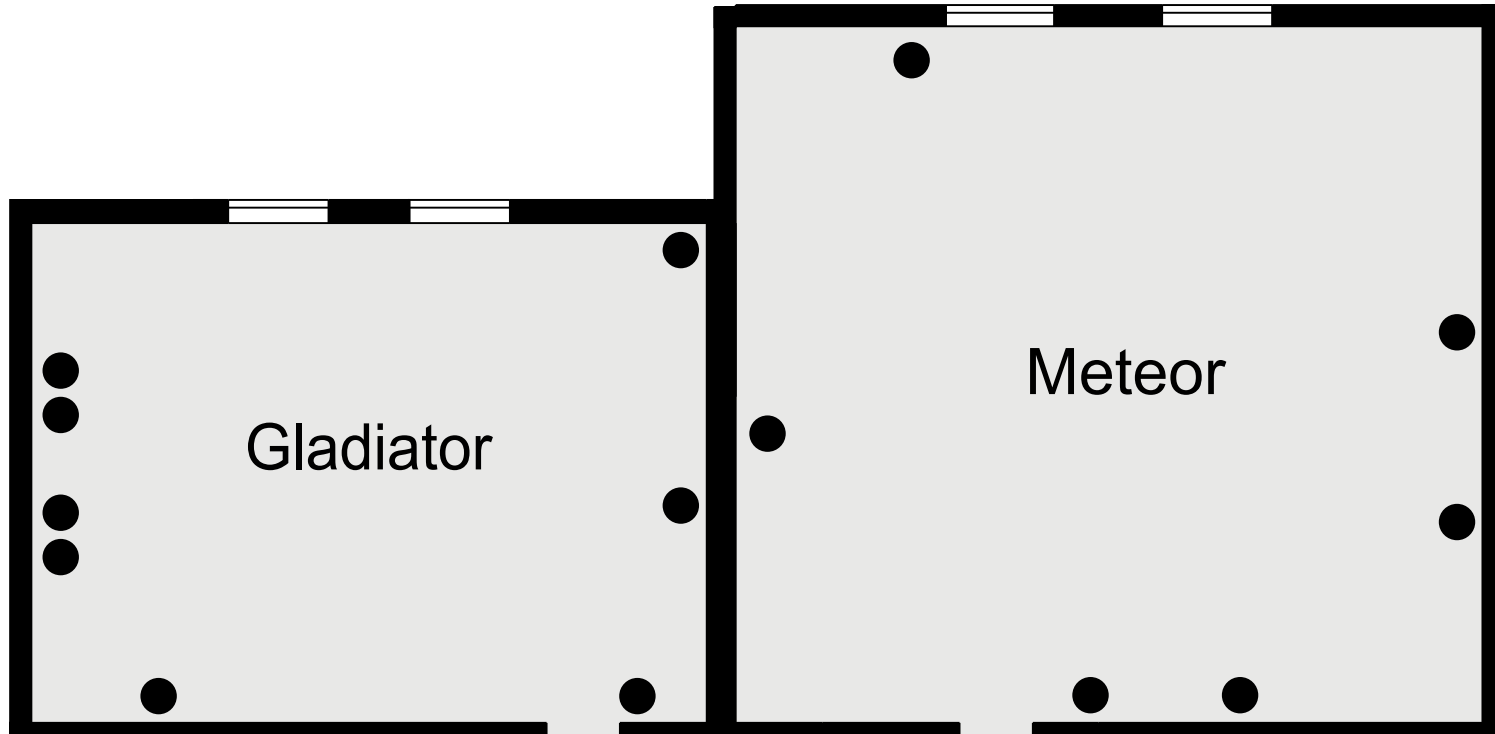

DELTA  
HOTELS

---

MARRIOTT

CHELTENHAM CHASE

**KEY**

- Single 13amp Power Point
- Double 13amp Power Point
- ☎ Telephone Socket
- ♿ Wheelchair Access

**KEY**

- Single 13amp Power Point
- Double 13amp Power Point
- ☎ Telephone Socket
- ♿ Wheelchair Access

**KEY**

- Single 13amp Power Point
- Double 13amp Power Point
- ☎ Telephone Socket
- ♿ Wheelchair Access

**KEY**

- Single 13amp Power Point
- Double 13amp Power Point
- ☎ Telephone Socket
- ♿ Wheelchair Access

# CAPACITIES

Meeting Room	Floor	Theatre	Cabaret	Classroom	Boardroom	Banquet	U-Shape	Dinner Dance
Buckholt Suite	G	300	160	160	80	250	85	200
Buckholt 1	G	120	80	80	60	100	60	80
Buckholt 2	G	120	80	80	60	100	60	80
Abbey & Avon Suite	1	80	64	50	46	70	46	50
Abbey Suite	1	50	40	30	30	50	30	30
Avon Suite	1	50	40	25	24	40	24	n/a
Cathedral Suite	1	60	48	35	30	n/a	30	n/a
Blenheim Suite	1	30	24	20	22	n/a	24	n/a
Meteor Suite	1	30	24	20	n/a	30	24	n/a
Gladiator Suite	1	20	n/a	12	14	n/a	14	n/a
Javelin Suite	1	12	n/a	10	10	n/a	n/a	n/a
Merlin Suite	1	12	n/a	10	10	n/a	n/a	n/a