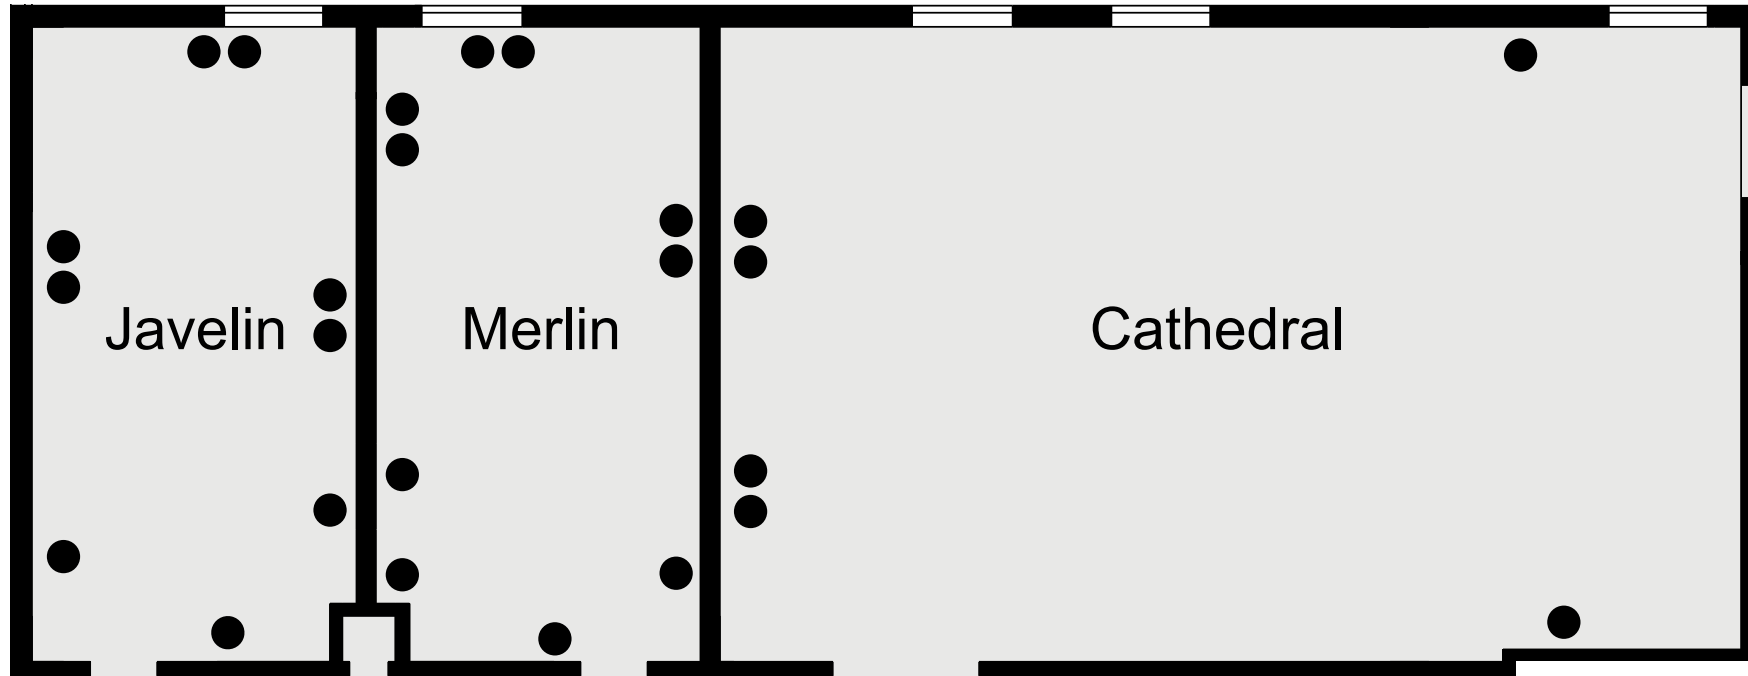

DELTA  
HOTELS

---

MARRIOTT

CHELTENHAM CHASE

**KEY**

- Single 13amp Power Point
- Double 13amp Power Point
- ☎ Telephone Socket
- ♿ Wheelchair Access

**KEY**

- Single 13amp Power Point
- Double 13amp Power Point
- ☎ Telephone Socket
- ♿ Wheelchair Access

**KEY**

- Single 13amp Power Point
- Double 13amp Power Point
- ☎ Telephone Socket
- ♿ Wheelchair Access

**KEY**

- Single 13amp Power Point
- Double 13amp Power Point
- ☎ Telephone Socket
- ♿ Wheelchair Access

# CAPACITIES

Meeting Room	Floor	Theatre	Cabaret	Classroom	Boardroom	Banquet	U-Shape	Dinner Dance
Buckholt Suite	G	300	160	160	80	250	85	200
Buckholt 1	G	120	80	80	60	100	60	80
Buckholt 2	G	120	80	80	60	100	60	80
Abbey & Avon Suite	1	80	64	50	46	70	46	50
Abbey Suite	1	50	40	30	30	50	30	30
Avon Suite	1	50	40	25	24	40	24	n/a
Cathedral Suite	1	60	48	35	30	n/a	30	n/a
Blenheim Suite	1	30	24	20	22	n/a	24	n/a
Meteor Suite	1	30	24	20	n/a	30	24	n/a
Gladiator Suite	1	20	n/a	12	14	n/a	14	n/a
Javelin Suite	1	12	n/a	10	10	n/a	n/a	n/a
Merlin Suite	1	12	n/a	10	10	n/a	n/a	n/a