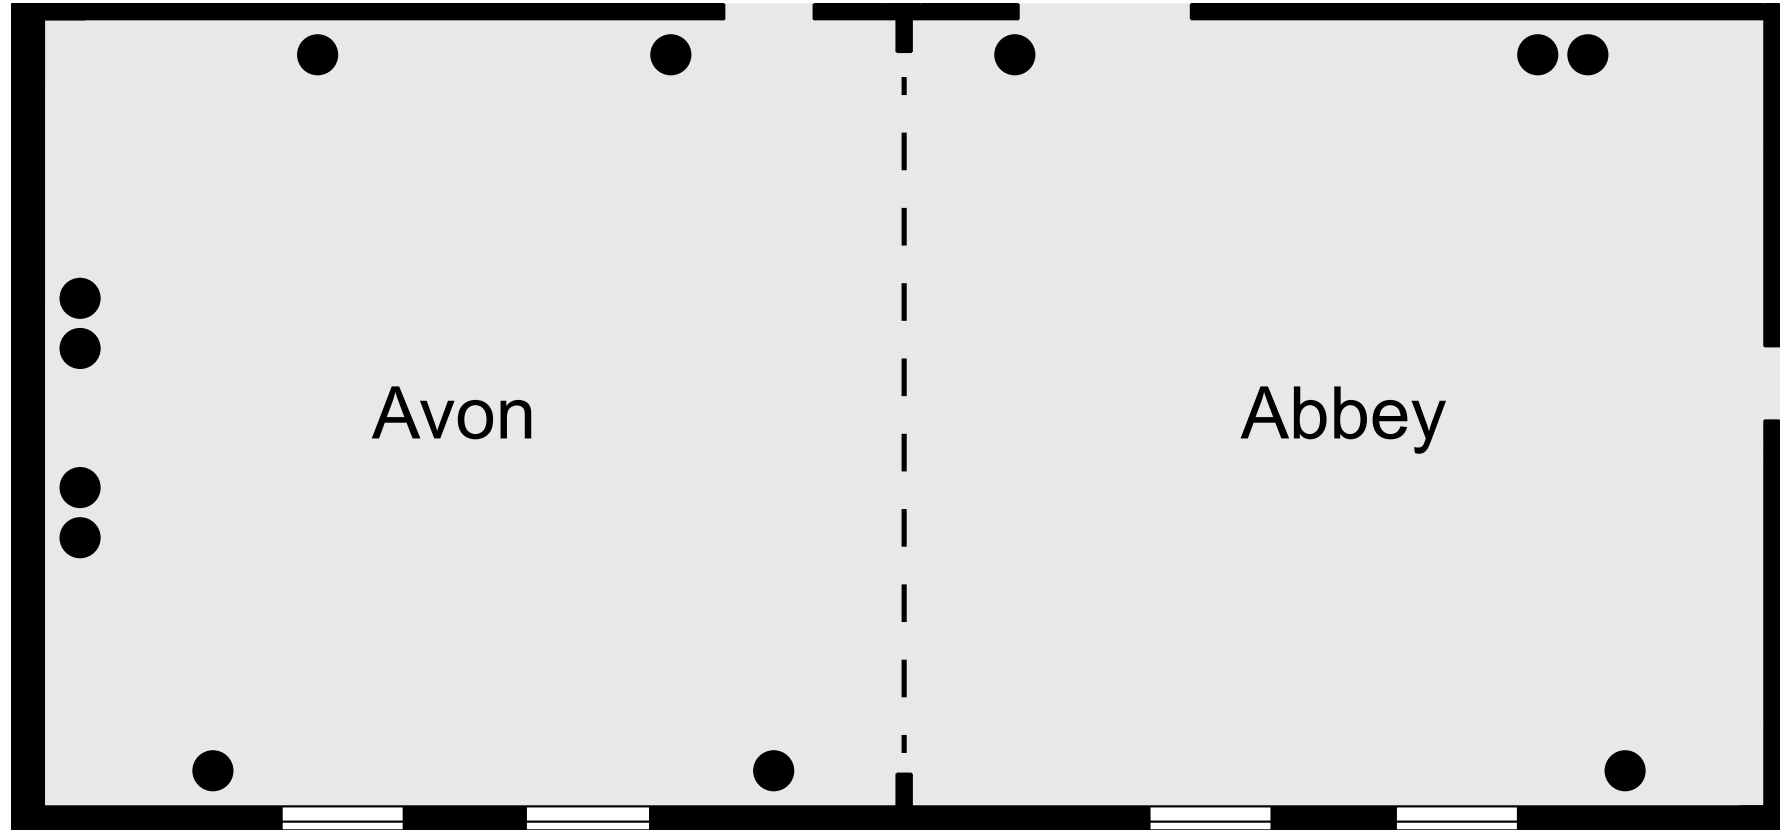

DELTA  
HOTELS

---

MARRIOTT

CHELTENHAM CHASE

**KEY**

- Single 13amp Power Point
- Double 13amp Power Point
- ☎ Telephone Socket
- ♿ Wheelchair Access

**KEY**

- Single 13amp Power Point
- Double 13amp Power Point
- ☎ Telephone Socket
- ♿ Wheelchair Access

**KEY**

- Single 13amp Power Point
- Double 13amp Power Point
- ☎ Telephone Socket
- ♿ Wheelchair Access

**KEY**

- Single 13amp Power Point
- Double 13amp Power Point
- ☎ Telephone Socket
- ♿ Wheelchair Access

# CAPACITIES

Meeting Room	Floor	Theatre	Cabaret	Classroom	Boardroom	Banquet	U-Shape	Dinner Dance
Buckholt Suite	G	300	160	160	80	250	85	200
Buckholt 1	G	120	80	80	60	100	60	80
Buckholt 2	G	120	80	80	60	100	60	80
Abbey & Avon Suite	1	80	64	50	46	70	46	50
Abbey Suite	1	50	40	30	30	50	30	30
Avon Suite	1	50	40	25	24	40	24	n/a
Cathedral Suite	1	60	48	35	30	n/a	30	n/a
Blenheim Suite	1	30	24	20	22	n/a	24	n/a
Meteor Suite	1	30	24	20	n/a	30	24	n/a
Gladiator Suite	1	20	n/a	12	14	n/a	14	n/a
Javelin Suite	1	12	n/a	10	10	n/a	n/a	n/a
Merlin Suite	1	12	n/a	10	10	n/a	n/a	n/a