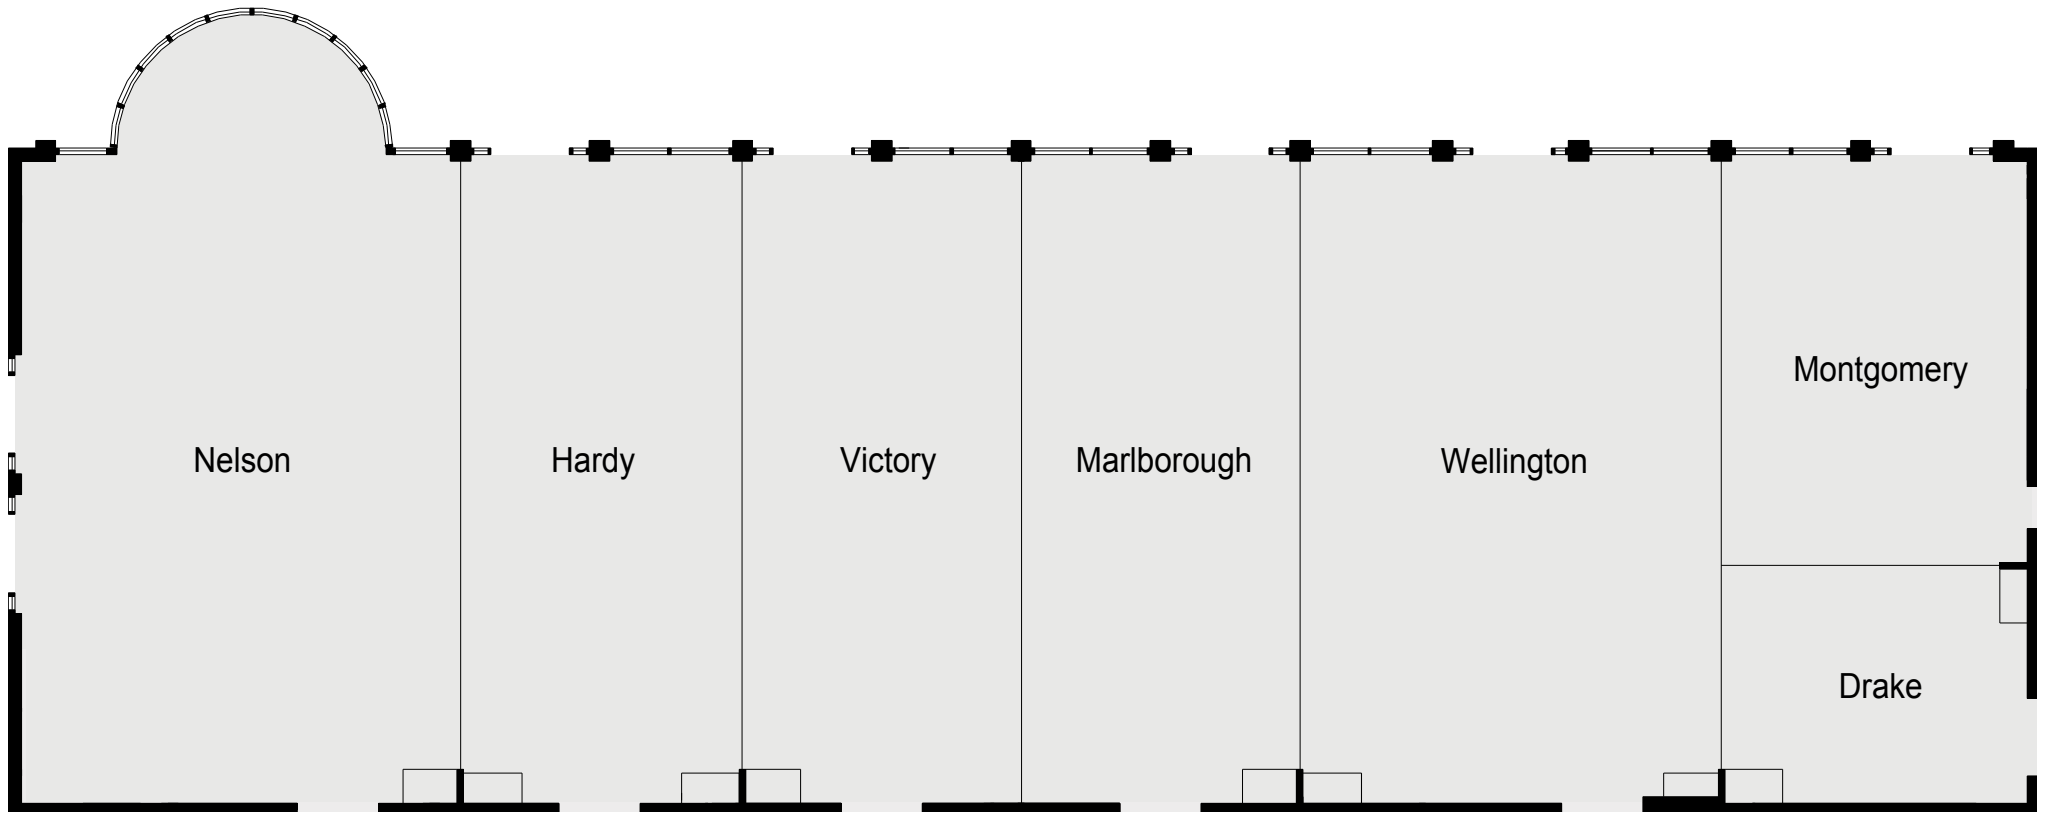

DELTA  
HOTELS

---

MARRIOTT

NOTTINGHAM BELFRY

# CAPACITIES

Conference Room	Theatre Style	Electrical Points	Natural Daylight
Churchill Suite (half of Admiral)	350	64	Yes
Trafalgar Suite (half of Admiral)	350	58	Yes
Marlborough & Wellington combined	260	36	Yes
Nelson & Hardy combined	260	42	Yes
Hardy & Victory combined	170	32	Yes
Marlborough & Victory combined	170	32	Yes
Nelson	170	26	Yes
Wellington	160	20	Yes
Hardy	90	16	Yes
Marlborough	90	16	Yes
Victory	90	16	Yes
Montgomery & Drake combined	160	28	Yes
Montgomery	40	16	Yes
Drake	16	12	No
Chatterley's 1	16	12	No
Chatterley's 2	20	14	No
Chatterley's 3	65	12	No