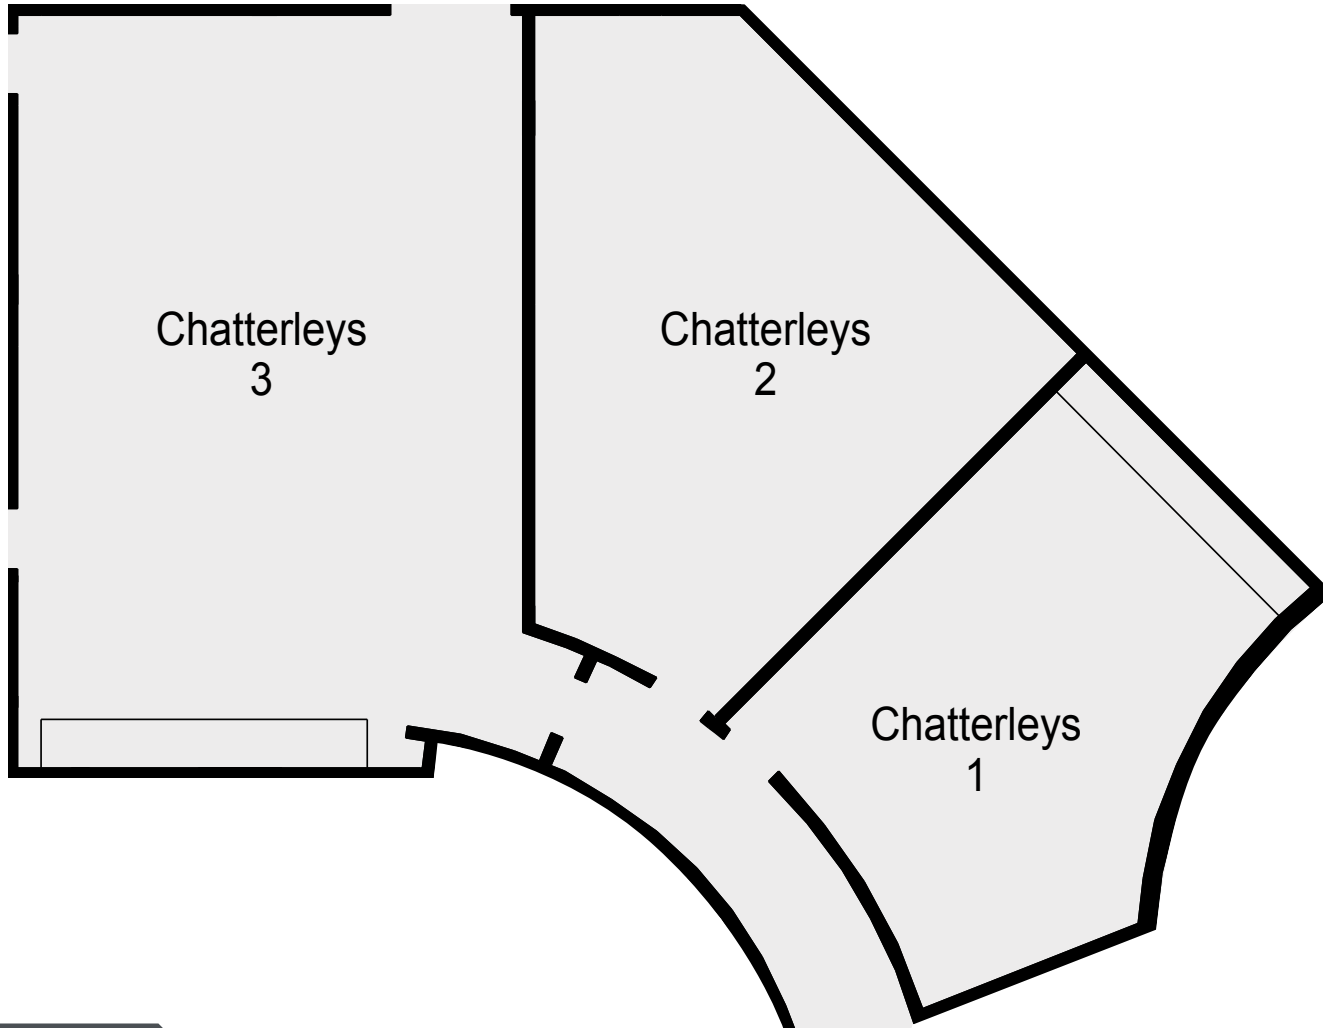

DELTA  
HOTELS

---

MARRIOTT

NOTTINGHAM BELFRY

# CAPACITIES

Conference Room	Theatre Style	Electrical Points	Natural Daylight
Churchill Suite (half of Admiral)	350	64	Yes
Trafalgar Suite (half of Admiral)	350	58	Yes
Marlborough & Wellington combined	260	36	Yes
Nelson & Hardy combined	260	42	Yes
Hardy & Victory combined	170	32	Yes
Marlborough & Victory combined	170	32	Yes
Nelson	170	26	Yes
Wellington	160	20	Yes
Hardy	90	16	Yes
Marlborough	90	16	Yes
Victory	90	16	Yes
Montgomery & Drake combined	160	28	Yes
Montgomery	40	16	Yes
Drake	16	12	No
Chatterley's 1	16	12	No
Chatterley's 2	20	14	No
Chatterley's 3	65	12	No