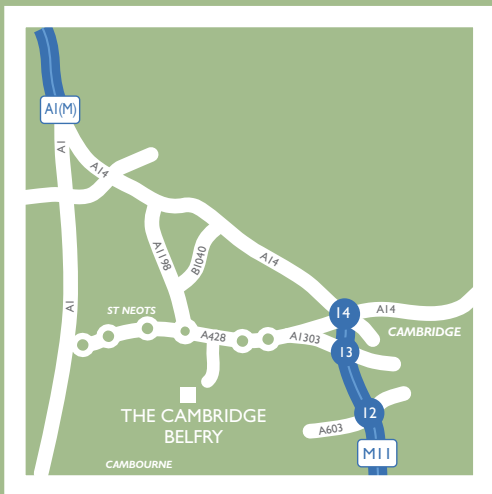

Cambourne
Cambridge
Cambridgeshire
CB23 6BW