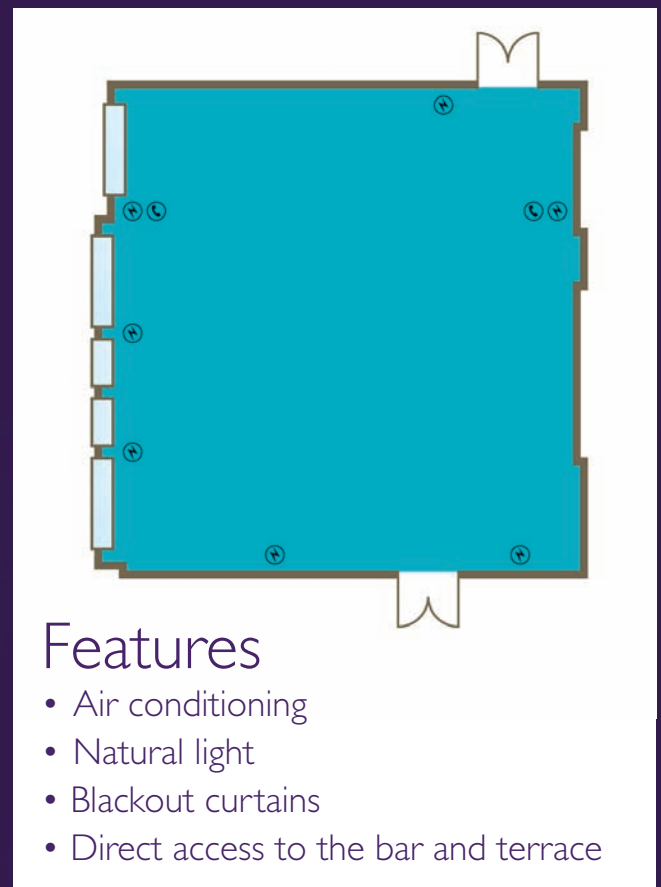

### Dimensions

- |             |                   |          |       |
|-------------|-------------------|----------|-------|
| • Room size | 175m <sup>2</sup> | • Length | 12.2m |
| • Width     | 11.9m             | • Height | 2.4m  |

# The NEW Stratford Suite at Chesford Grange – At a Glance

We are delighted to confirm the exact capacities for the new Stratford Suite, all set ups have now been tried and tested and are ready for you to enjoy your next event in.

### Capacities

- 180 delegates – Theatre Style (front projection)
- 140 delegates – Theatre Style (back projection)
- 96 delegates – Cabaret Style (front projection)
- 80 delegates – Cabaret Style (back projection)
- 40 delegates – Boardroom
- 50 delegates – U-Shape
- 150 guests – Dinner
- 120 guests – Dinner Dance

### Dimensions

- Room size 175m<sup>2</sup>
- Length 12.2m
- Width 11.9m
- Height 2.4m