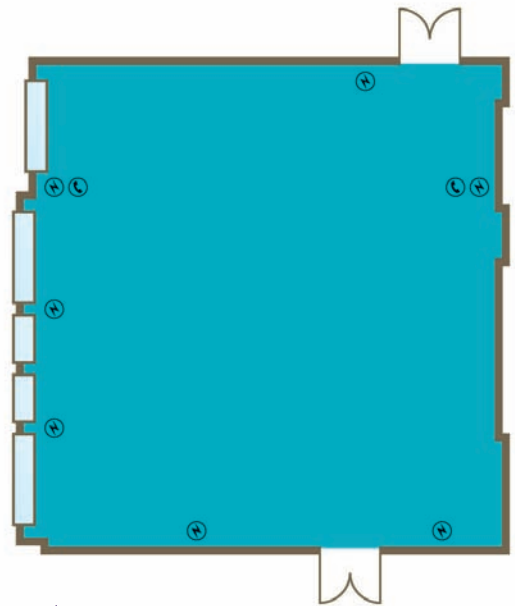

# The NEW Stratford Suite at Chesford Grange – At a Glance

We are delighted to confirm the exact capacities for the new Stratford Suite, all set ups have now been tried and tested and are ready for you to enjoy your next event in.

### Capacities

- 180 delegates – Theatre Style (front projection)
- 140 delegates – Theatre Style (back projection)
- 96 delegates – Cabaret Style (front projection)
- 80 delegates – Cabaret Style (back projection)
- 40 delegates – Boardroom
- 50 delegates – U-Shape
- 150 guests – Dinner
- 120 guests – Dinner Dance

### Dimensions

- |             |                   |          |       |
|-------------|-------------------|----------|-------|
| • Room size | 175m <sup>2</sup> | • Length | 12.2m |
| • Width     | 11.9m             | • Height | 2.4m  |

### Dimensions

- Room size 175m<sup>2</sup>
- Length 12.2m
- Width 11.9m
- Height 2.4m